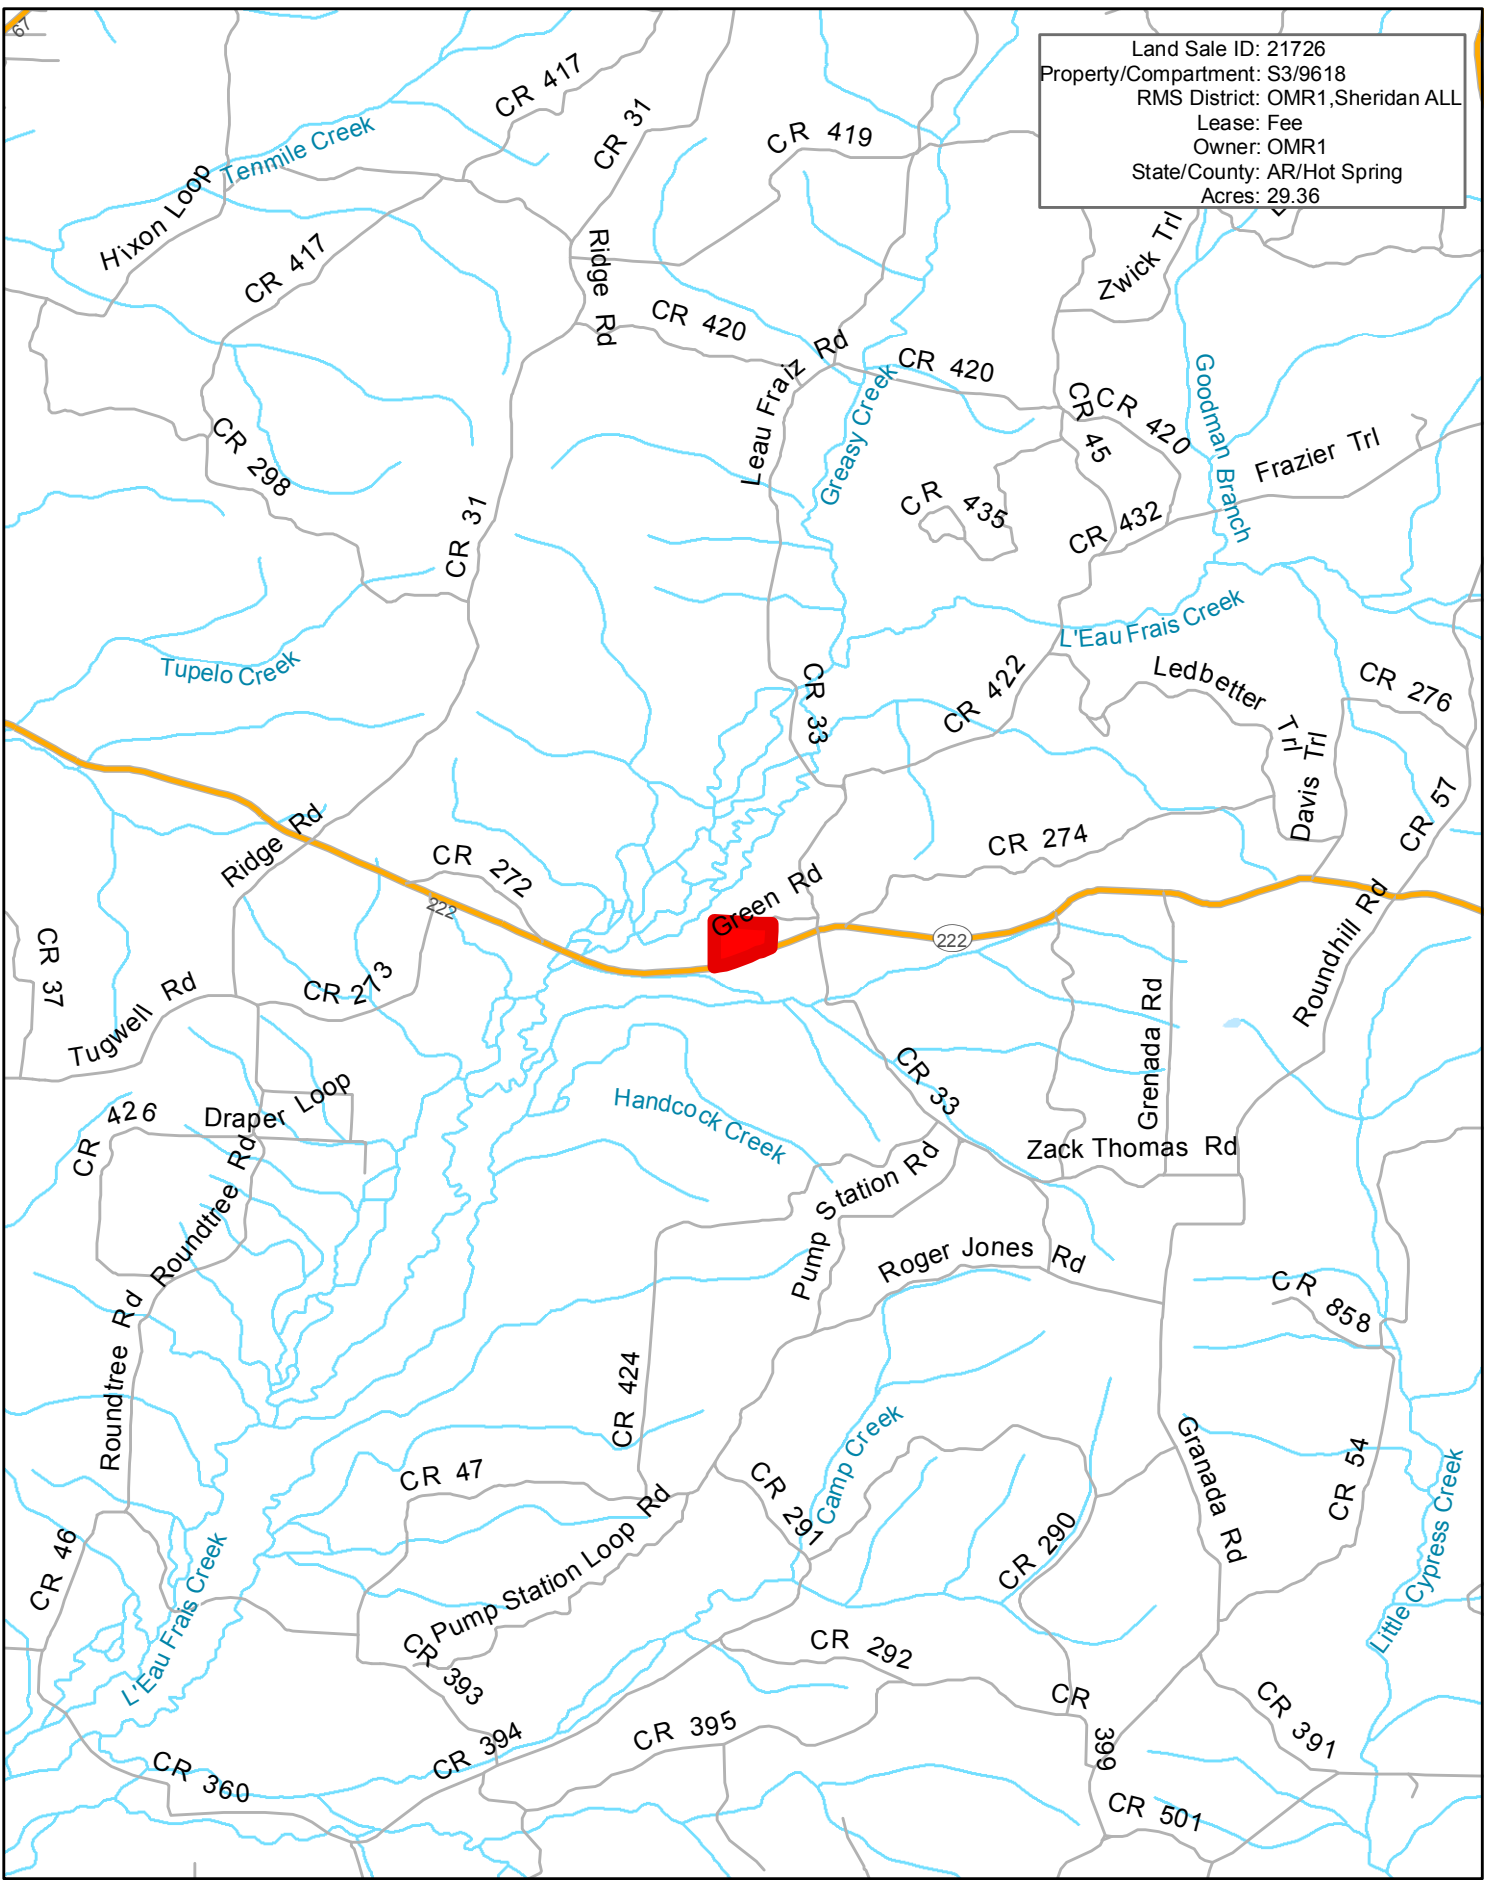

Land Sale ID: 21726
Property/Compartment: S3/9618
RMS District: OMR1, Sheridan ALL
Lease: Fee
Owner: OMR1
State/County: AR/Hot Spring
Acres: 29.36

1:63,360

1 inch equals 1 miles

This map is not warranted for completeness or accuracy