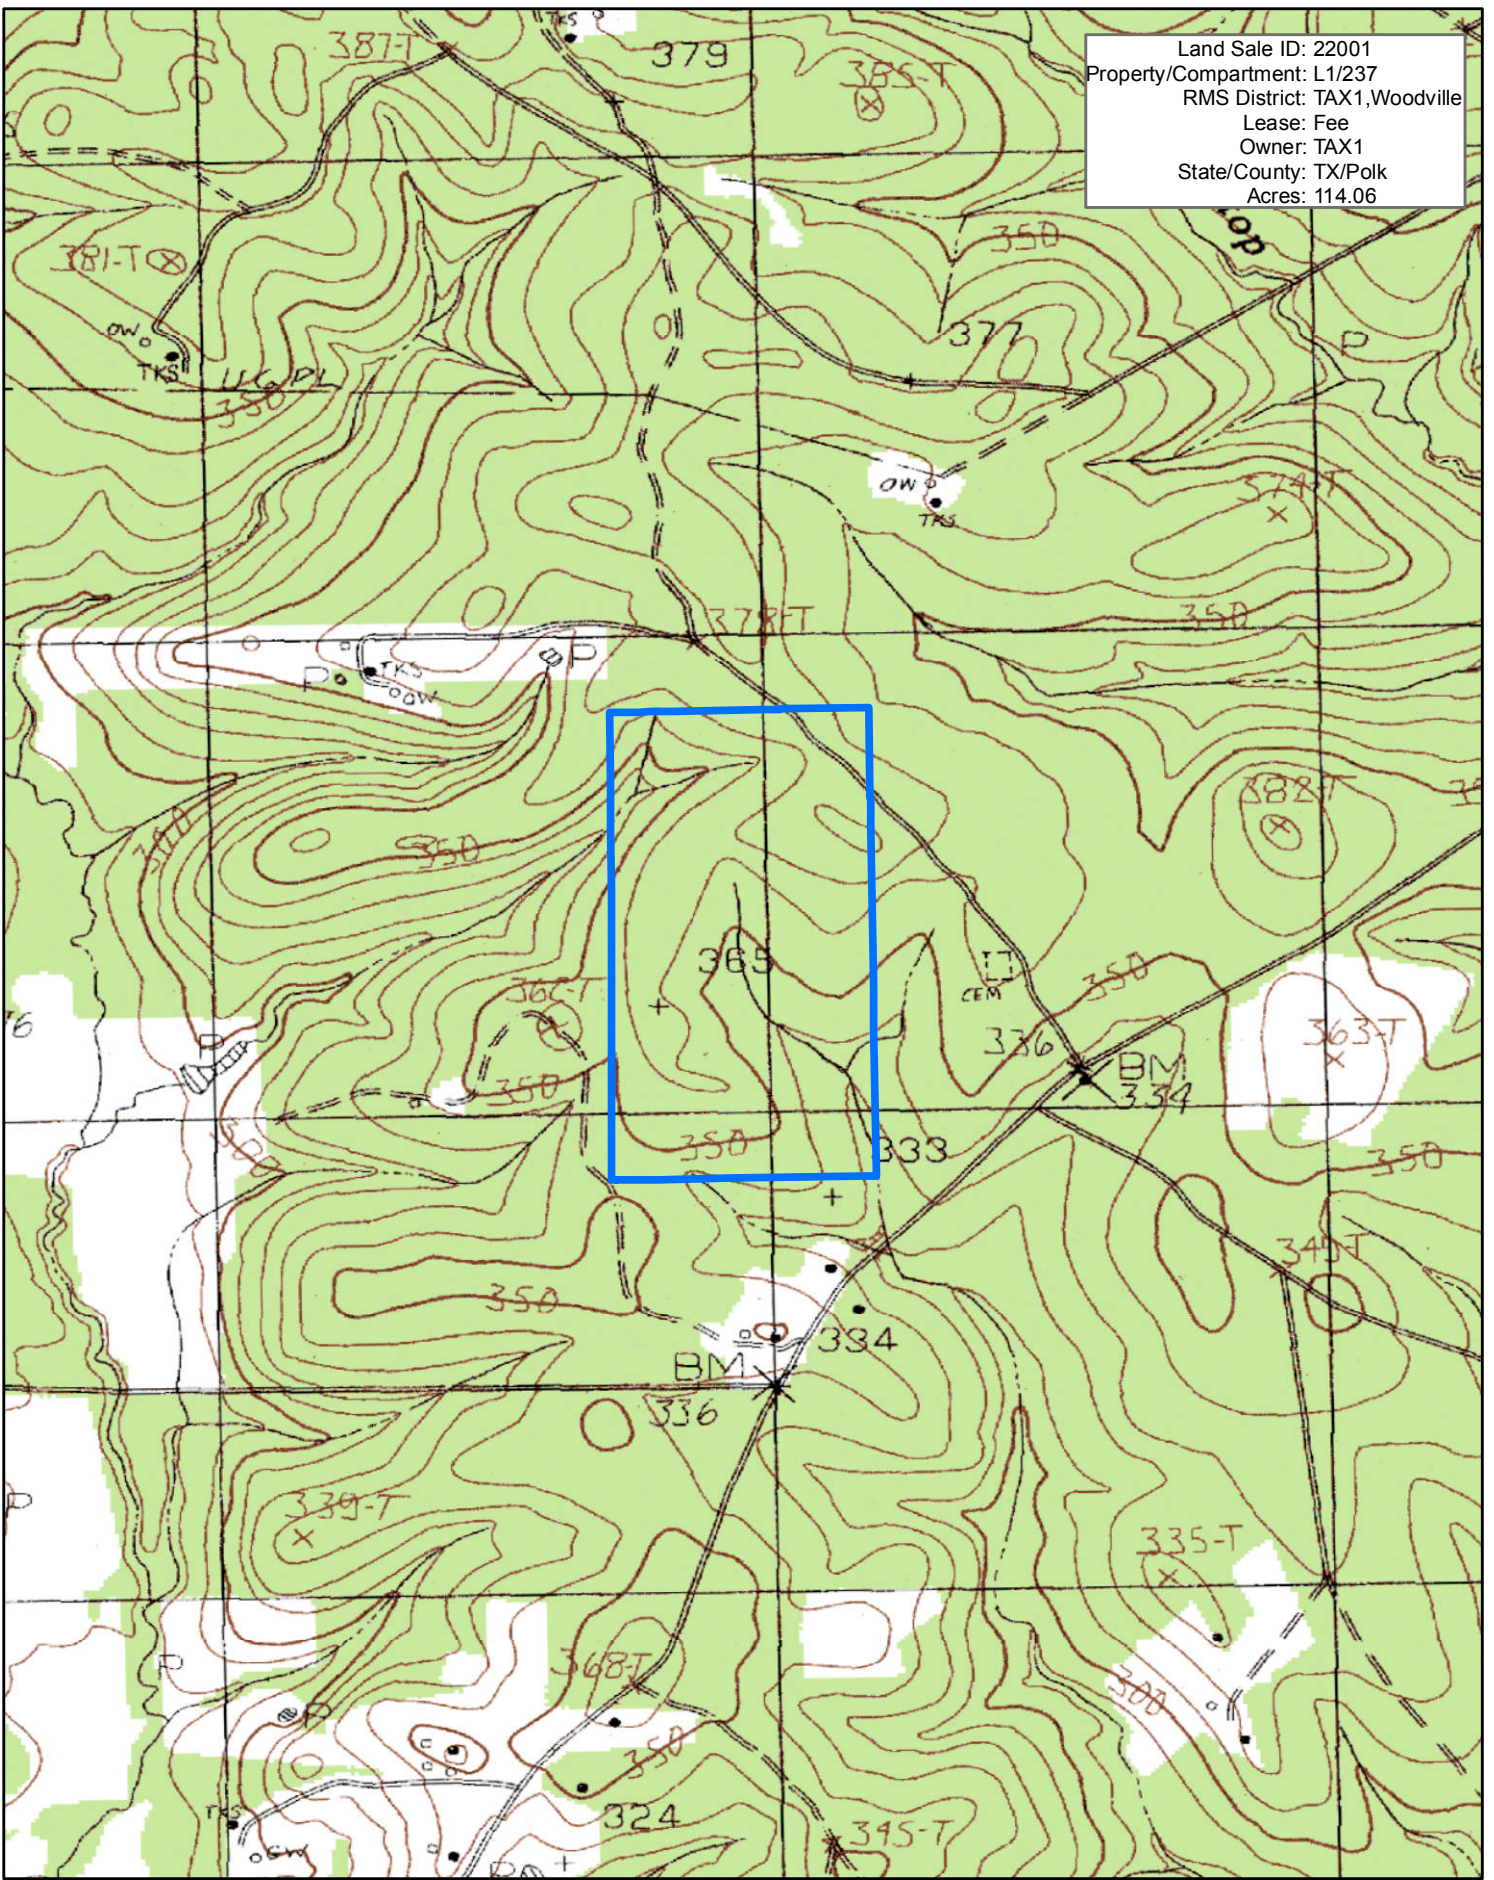

Land Sale ID: 22001
 Property/Compartment: L1/237
 RMS District: TAX1, Woodville
 Lease: Fee
 Owner: TAX1
 State/County: TX/Polk
 Acres: 114.06

1:15,840

1 inch equals 0.25 miles

This map is not warranted for
 completeness or accuracy