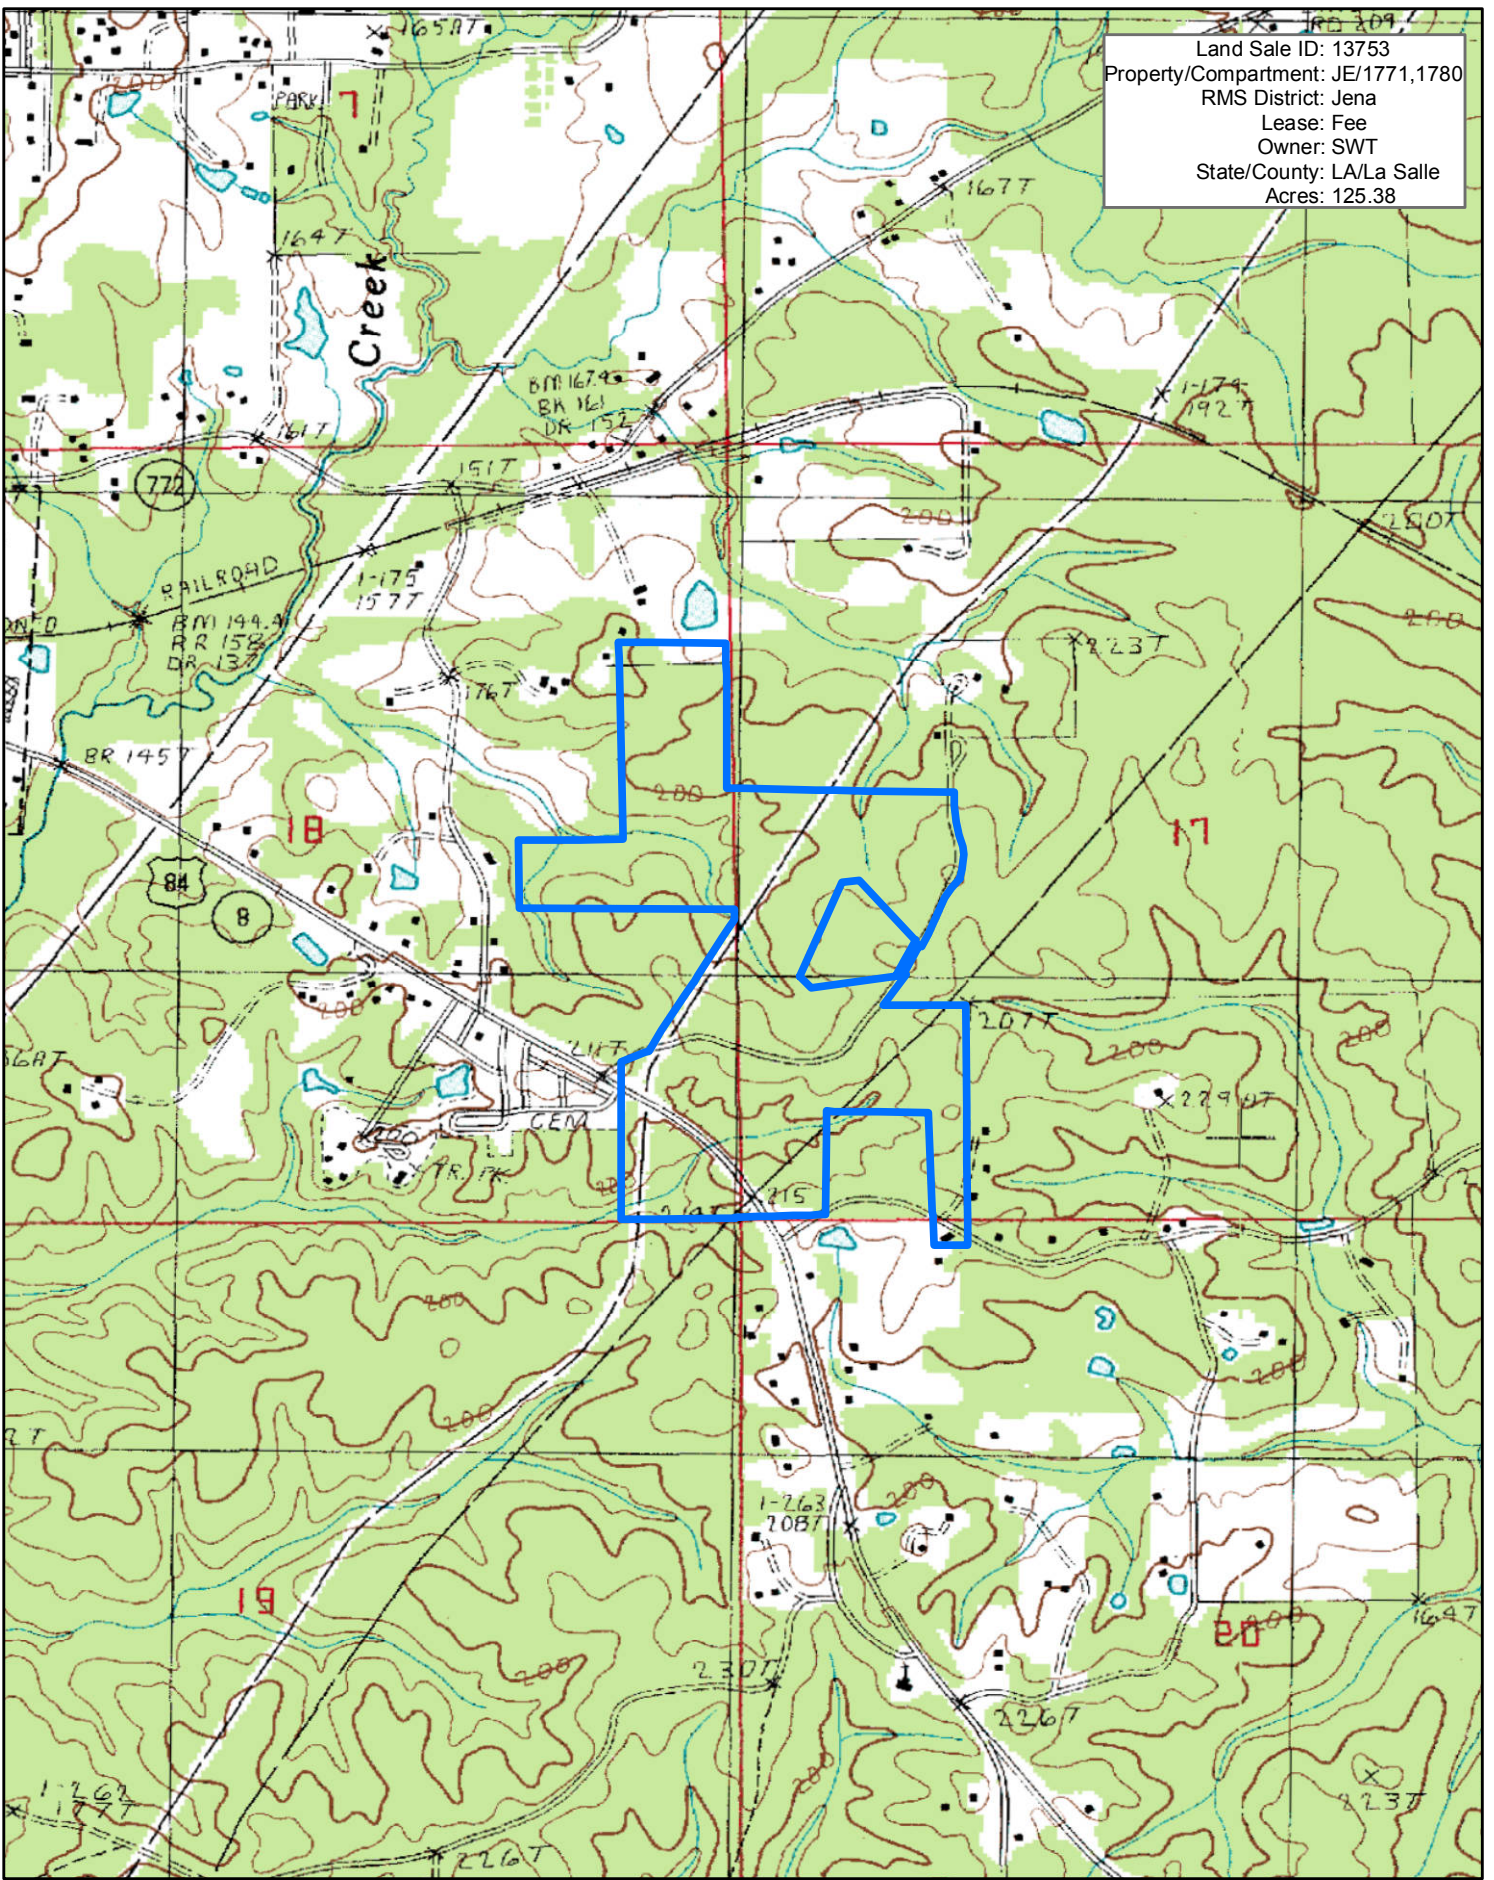

Land Sale ID: 13753  
Property/Compartment: JE/1771,1780  
RMS District: Jena  
Lease: Fee  
Owner: SWT  
State/County: LA/La Salle  
Acres: 125.38

1:15,840

1 inch equals 0.25 miles

*This map is not warranted for completeness or accuracy*