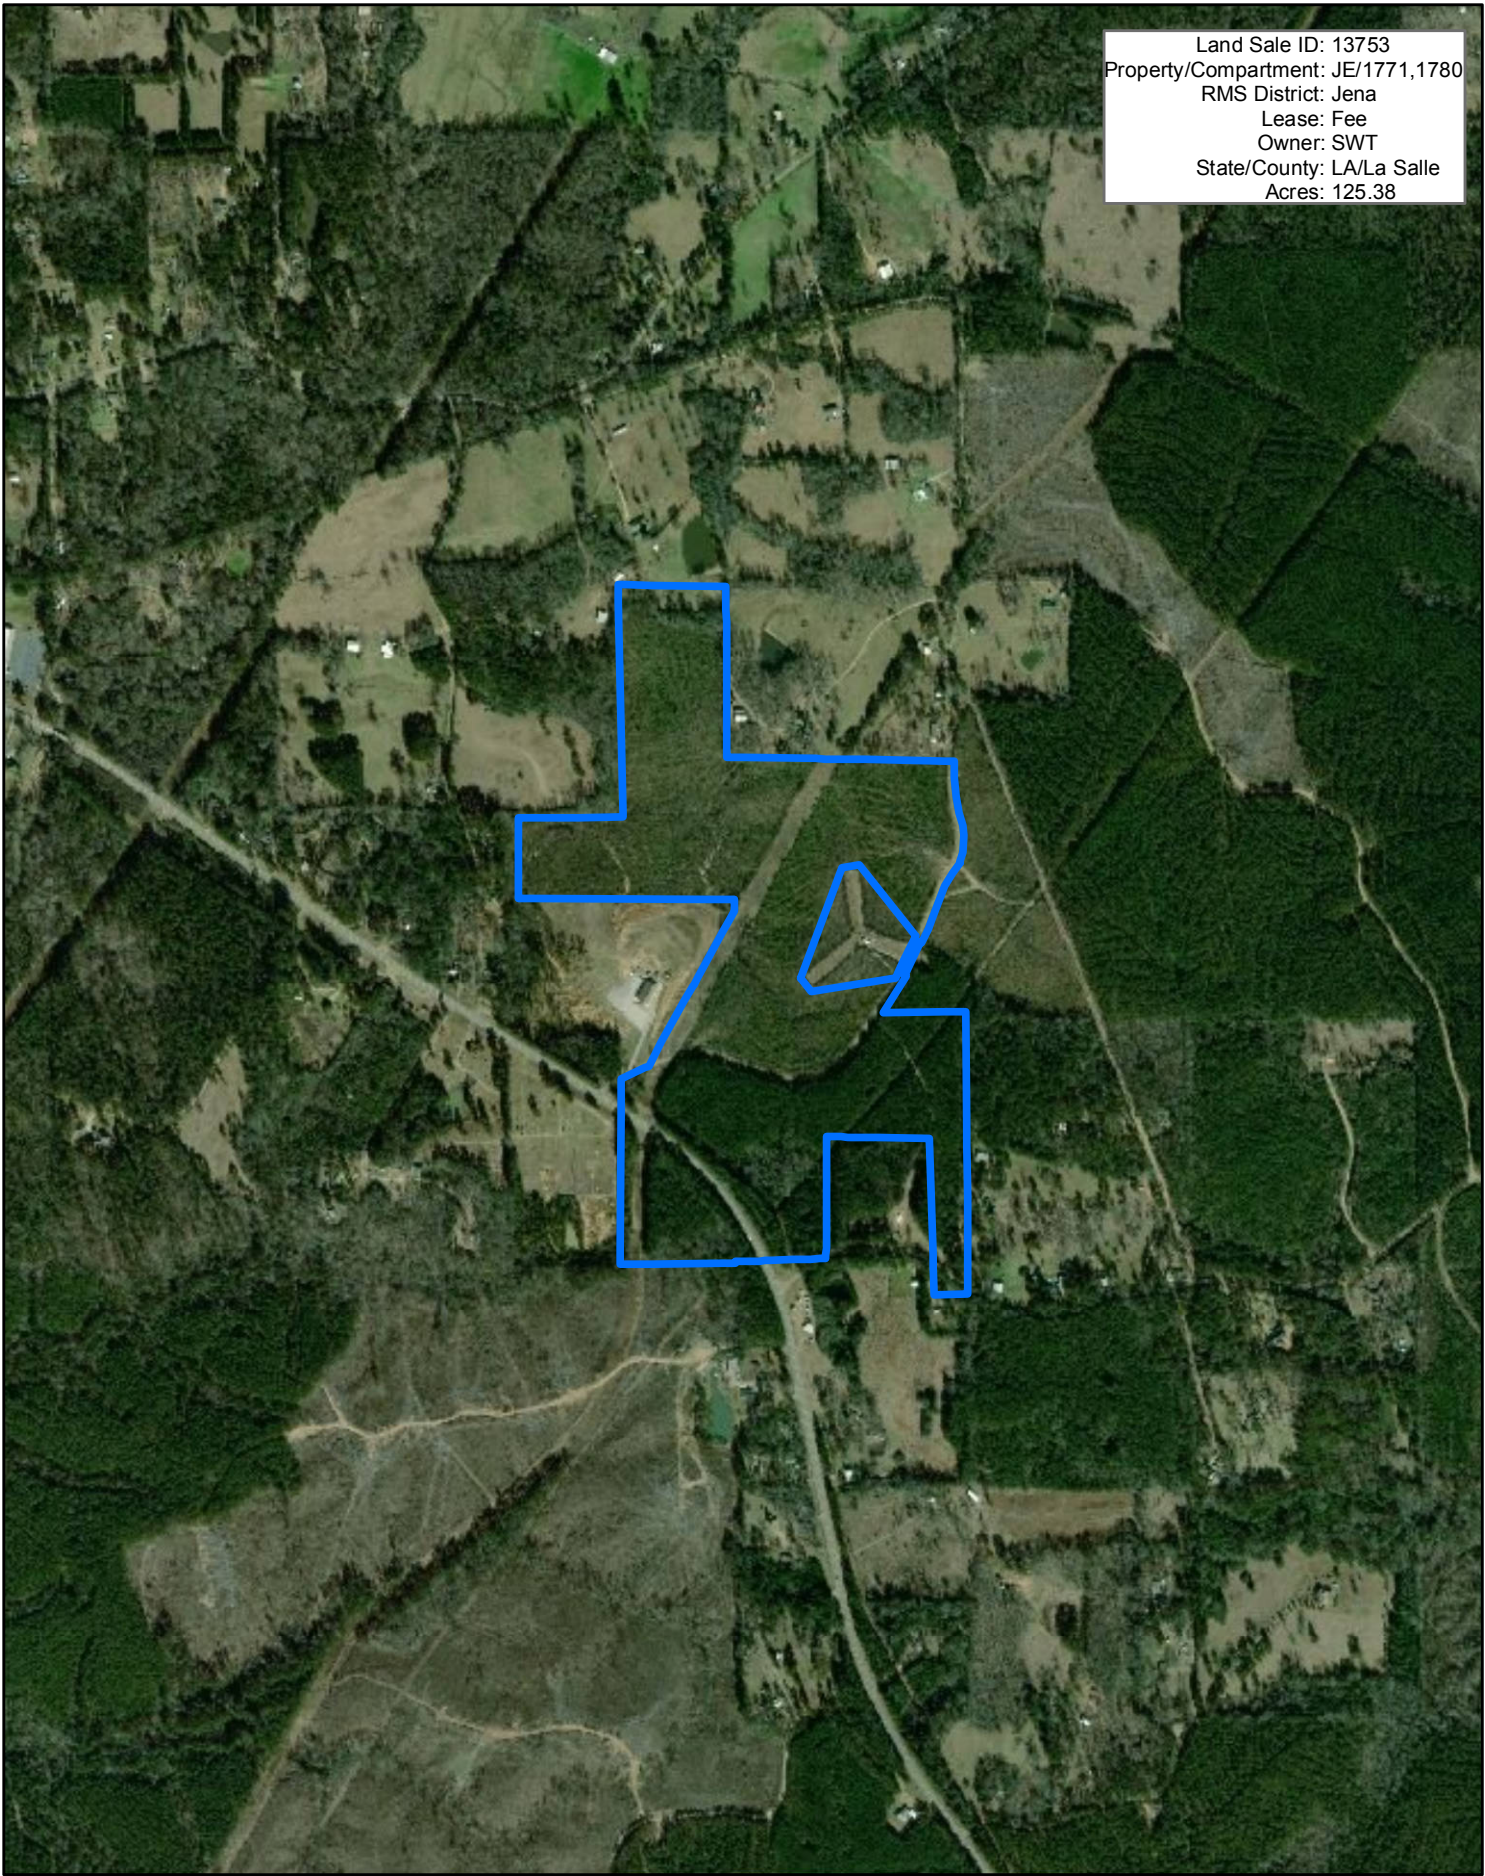

Land Sale ID: 13753
Property/Compartment: JE/1771,1780
RMS District: Jena
Lease: Fee
Owner: SWT
State/County: LA/La Salle
Acres: 125.38

1:15,840

1 inch equals 0.25 miles

*This map is not warranted for
completeness or accuracy*
Date Created: 3/18/2020