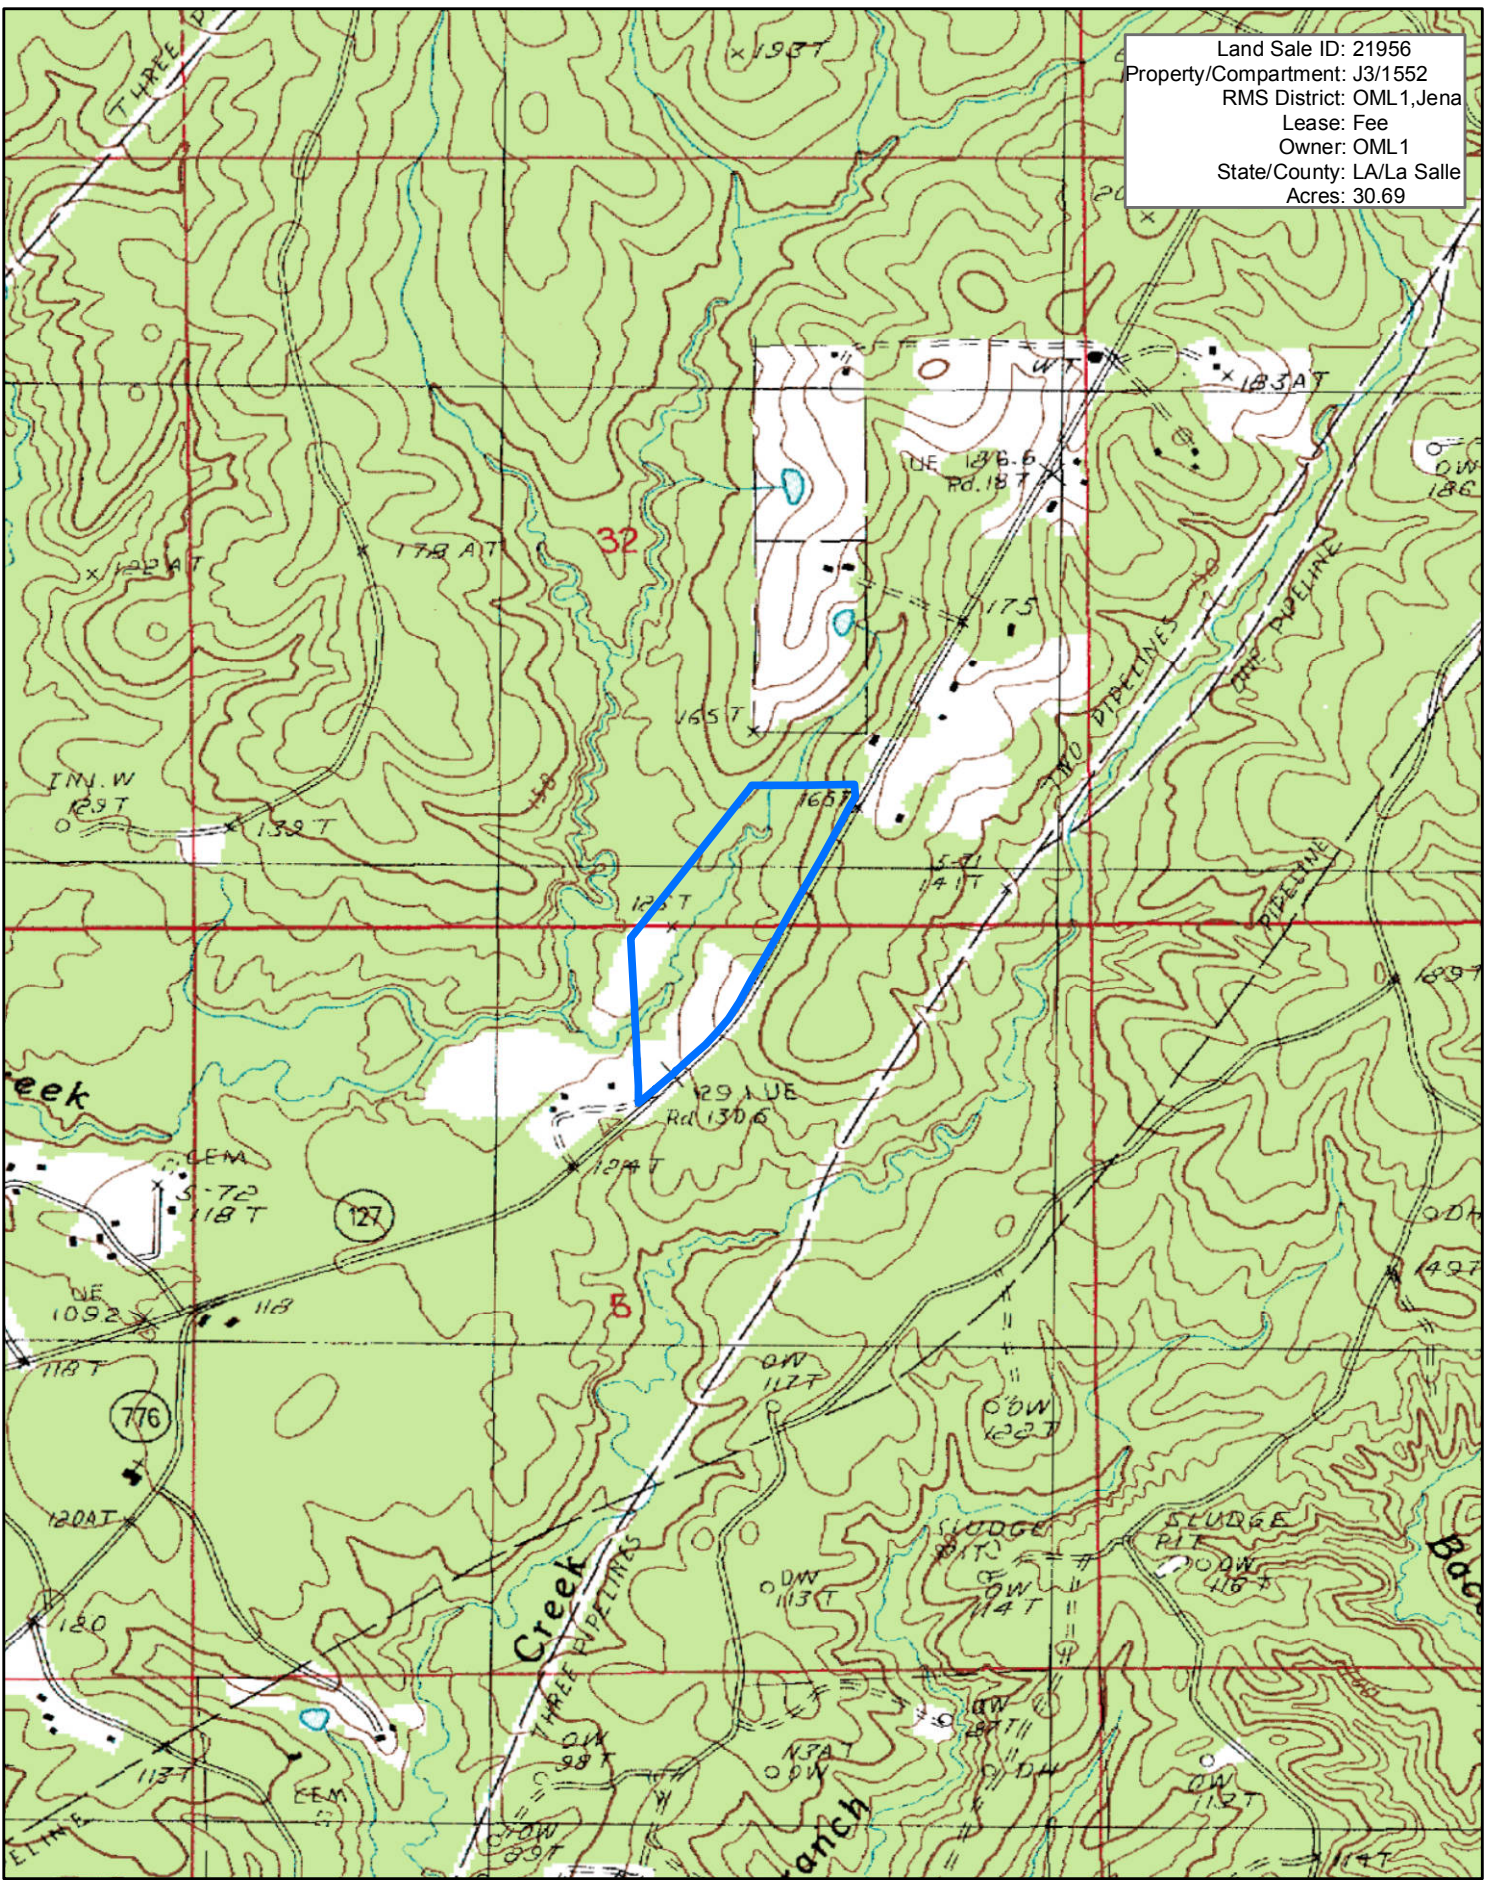

Land Sale ID: 21956  
 Property/Compartment: J3/1552  
 RMS District: OML 1, Jena  
 Lease: Fee  
 Owner: OML 1  
 State/County: LA/La Salle  
 Acres: 30.69

1:15,840

1 inch equals 0.25 miles

This map is not warranted for completeness or accuracy