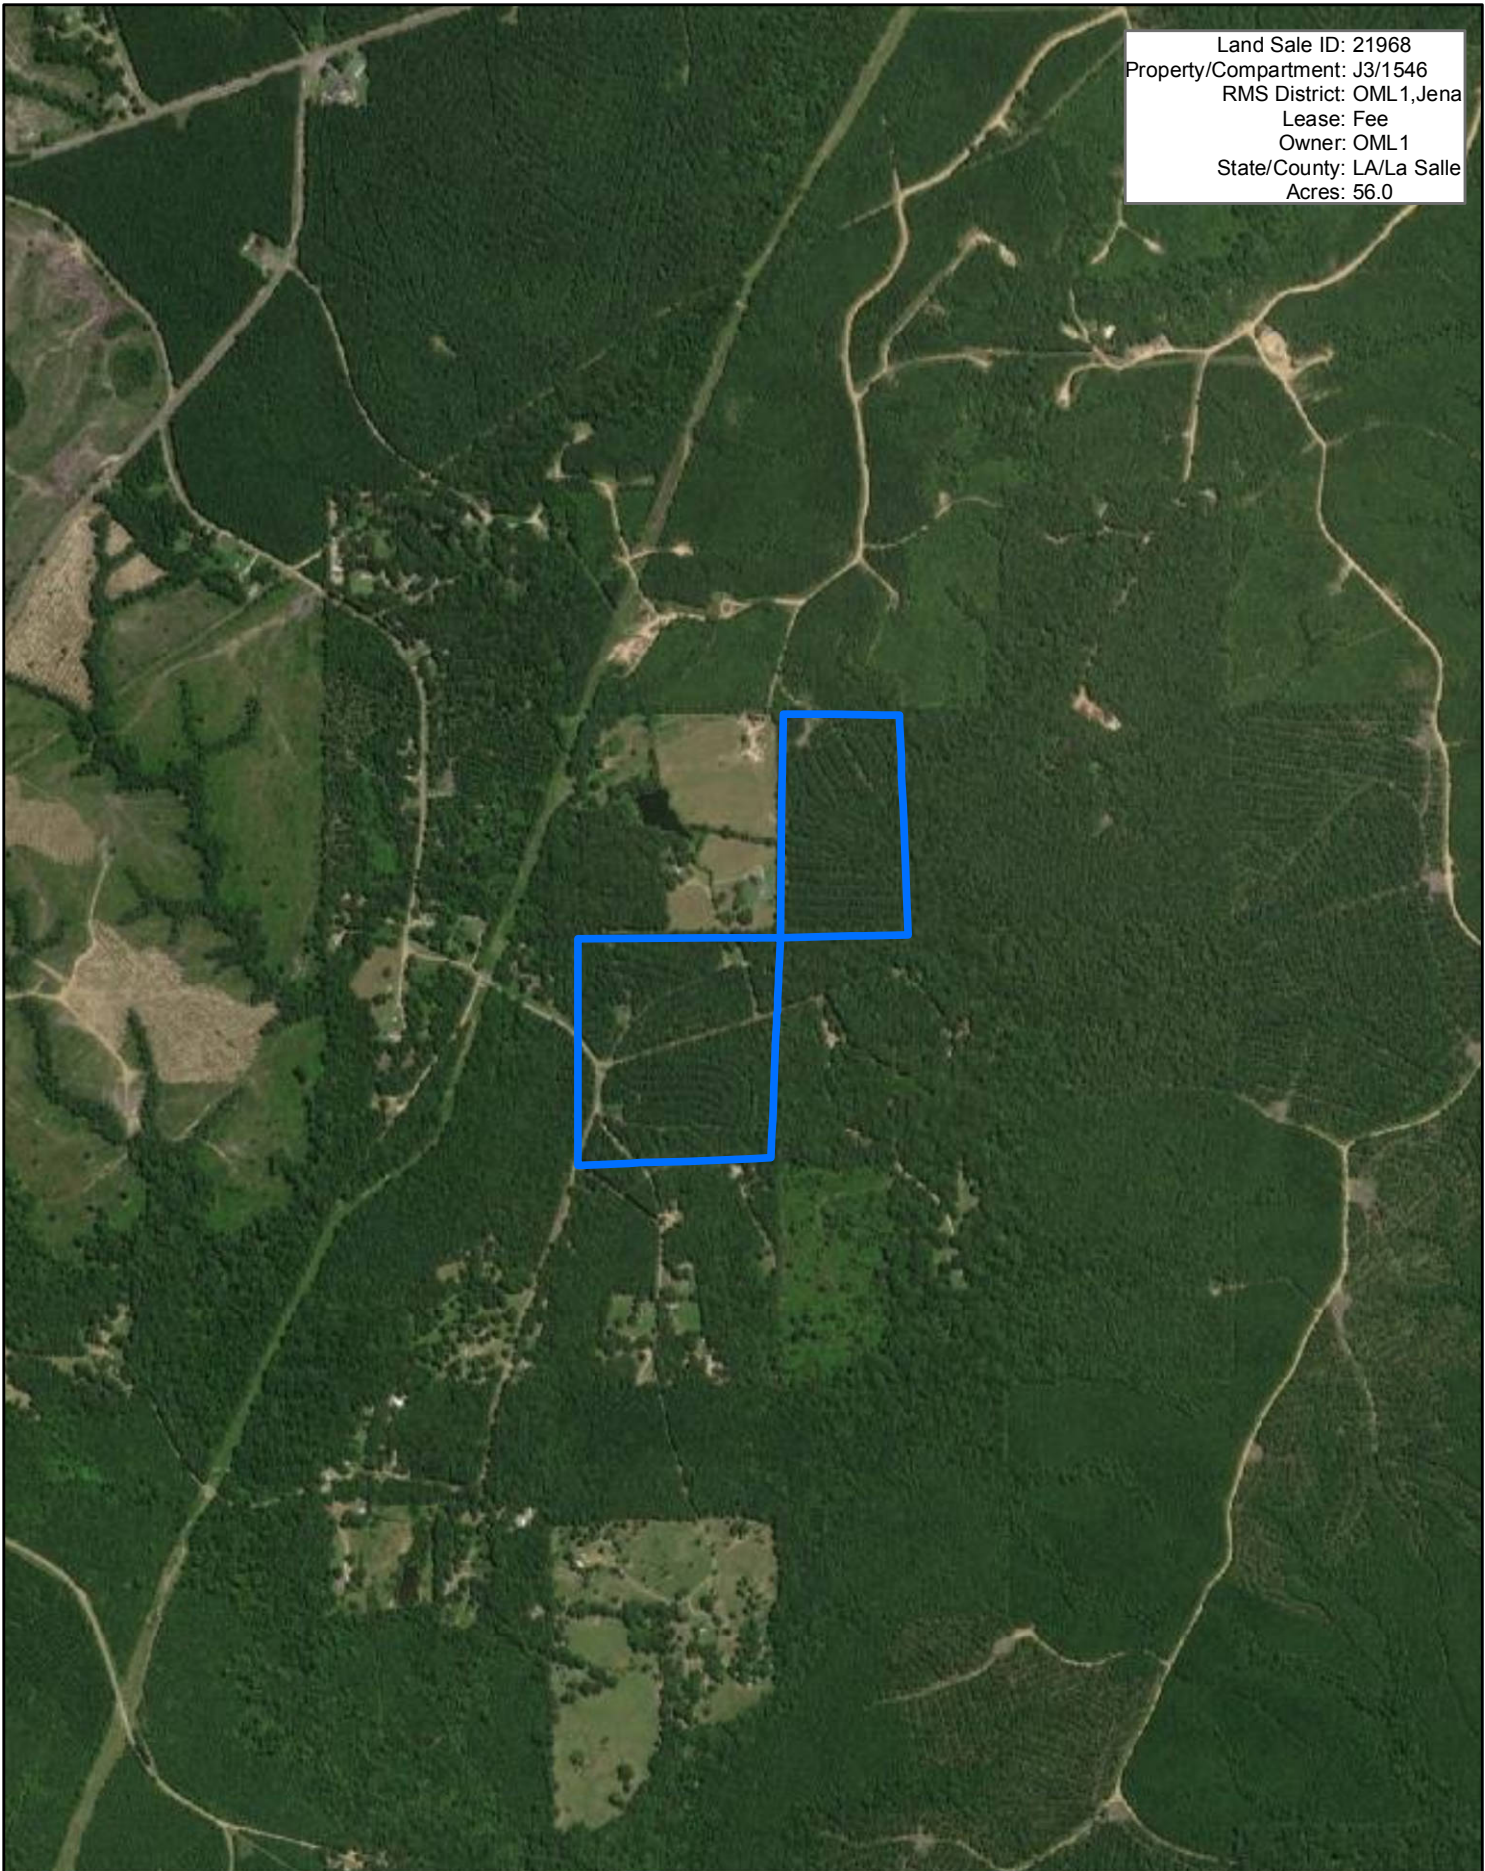

Land Sale ID: 21968
Property/Compartment: J3/1546
RMS District: OML1, Jena
Lease: Fee
Owner: OML1
State/County: LA/La Salle
Acres: 56.0

1:15,840

1 inch equals 0.25 miles

*This map is not warranted for
completeness or accuracy*
Date Created: 5/4/2021