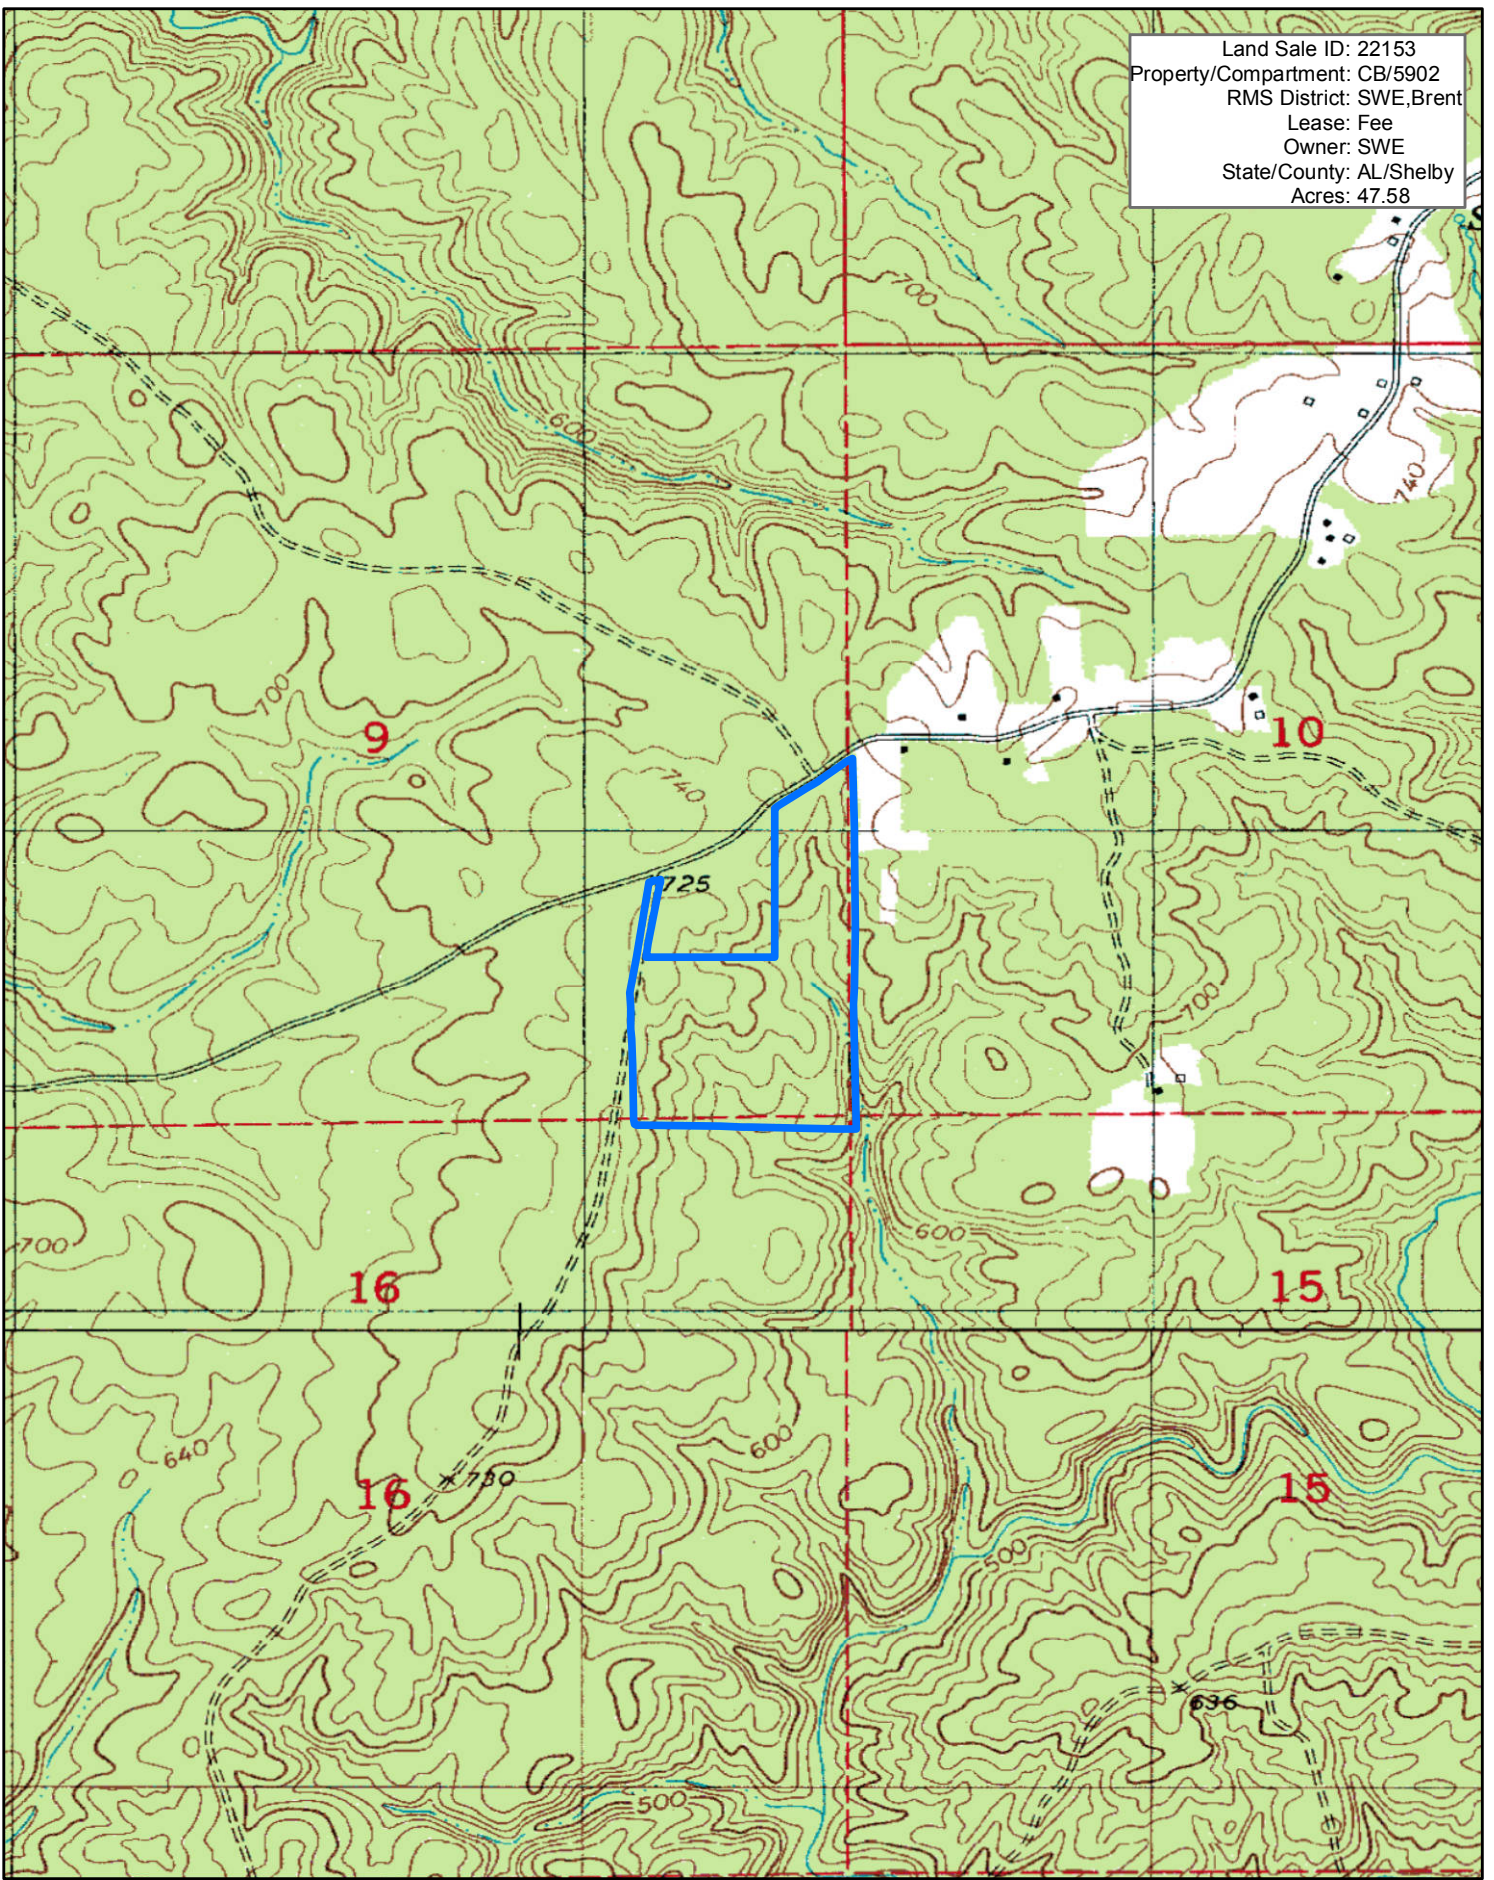

Land Sale ID: 22153
Property/Compartment: CB/5902
RMS District: SWE, Brent
Lease: Fee
Owner: SWE
State/County: AL/Shelby
Acres: 47.58

1:15,840

1 inch equals 0.25 miles

NORTH

This map is not warranted for completeness or accuracy