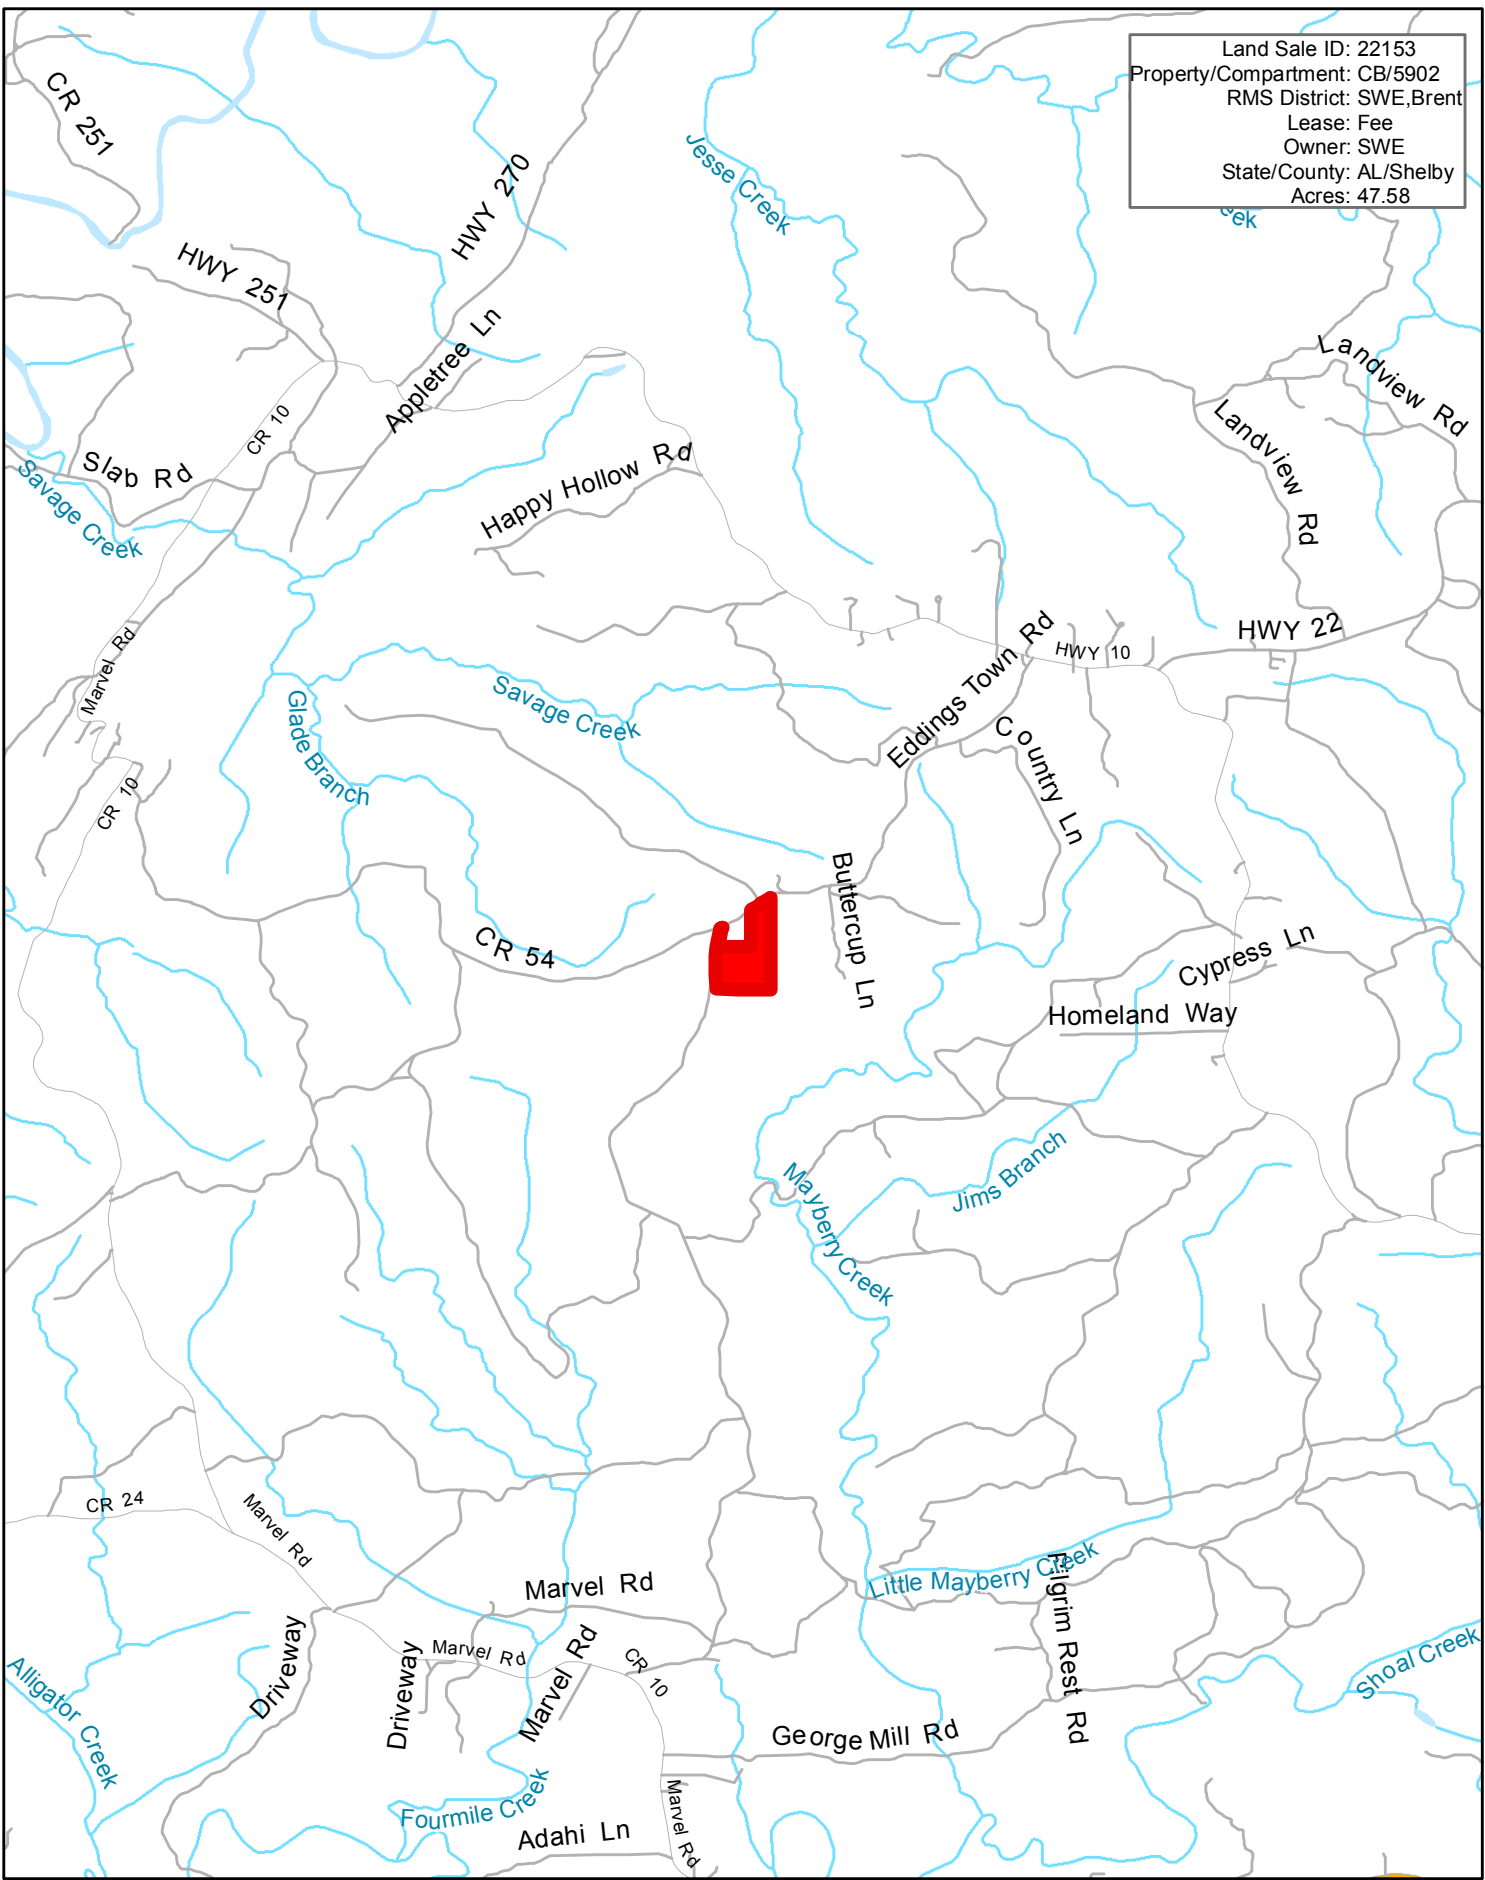

Land Sale ID: 22153
Property/Compartment: CB/5902
RMS District: SWE, Brent
Lease: Fee
Owner: SWE
State/County: AL/Shelby
Acres: 47.58

1:63,360

1 inch equals 1 miles

This map is not warranted for completeness or accuracy
Date Created: 6/24/2021