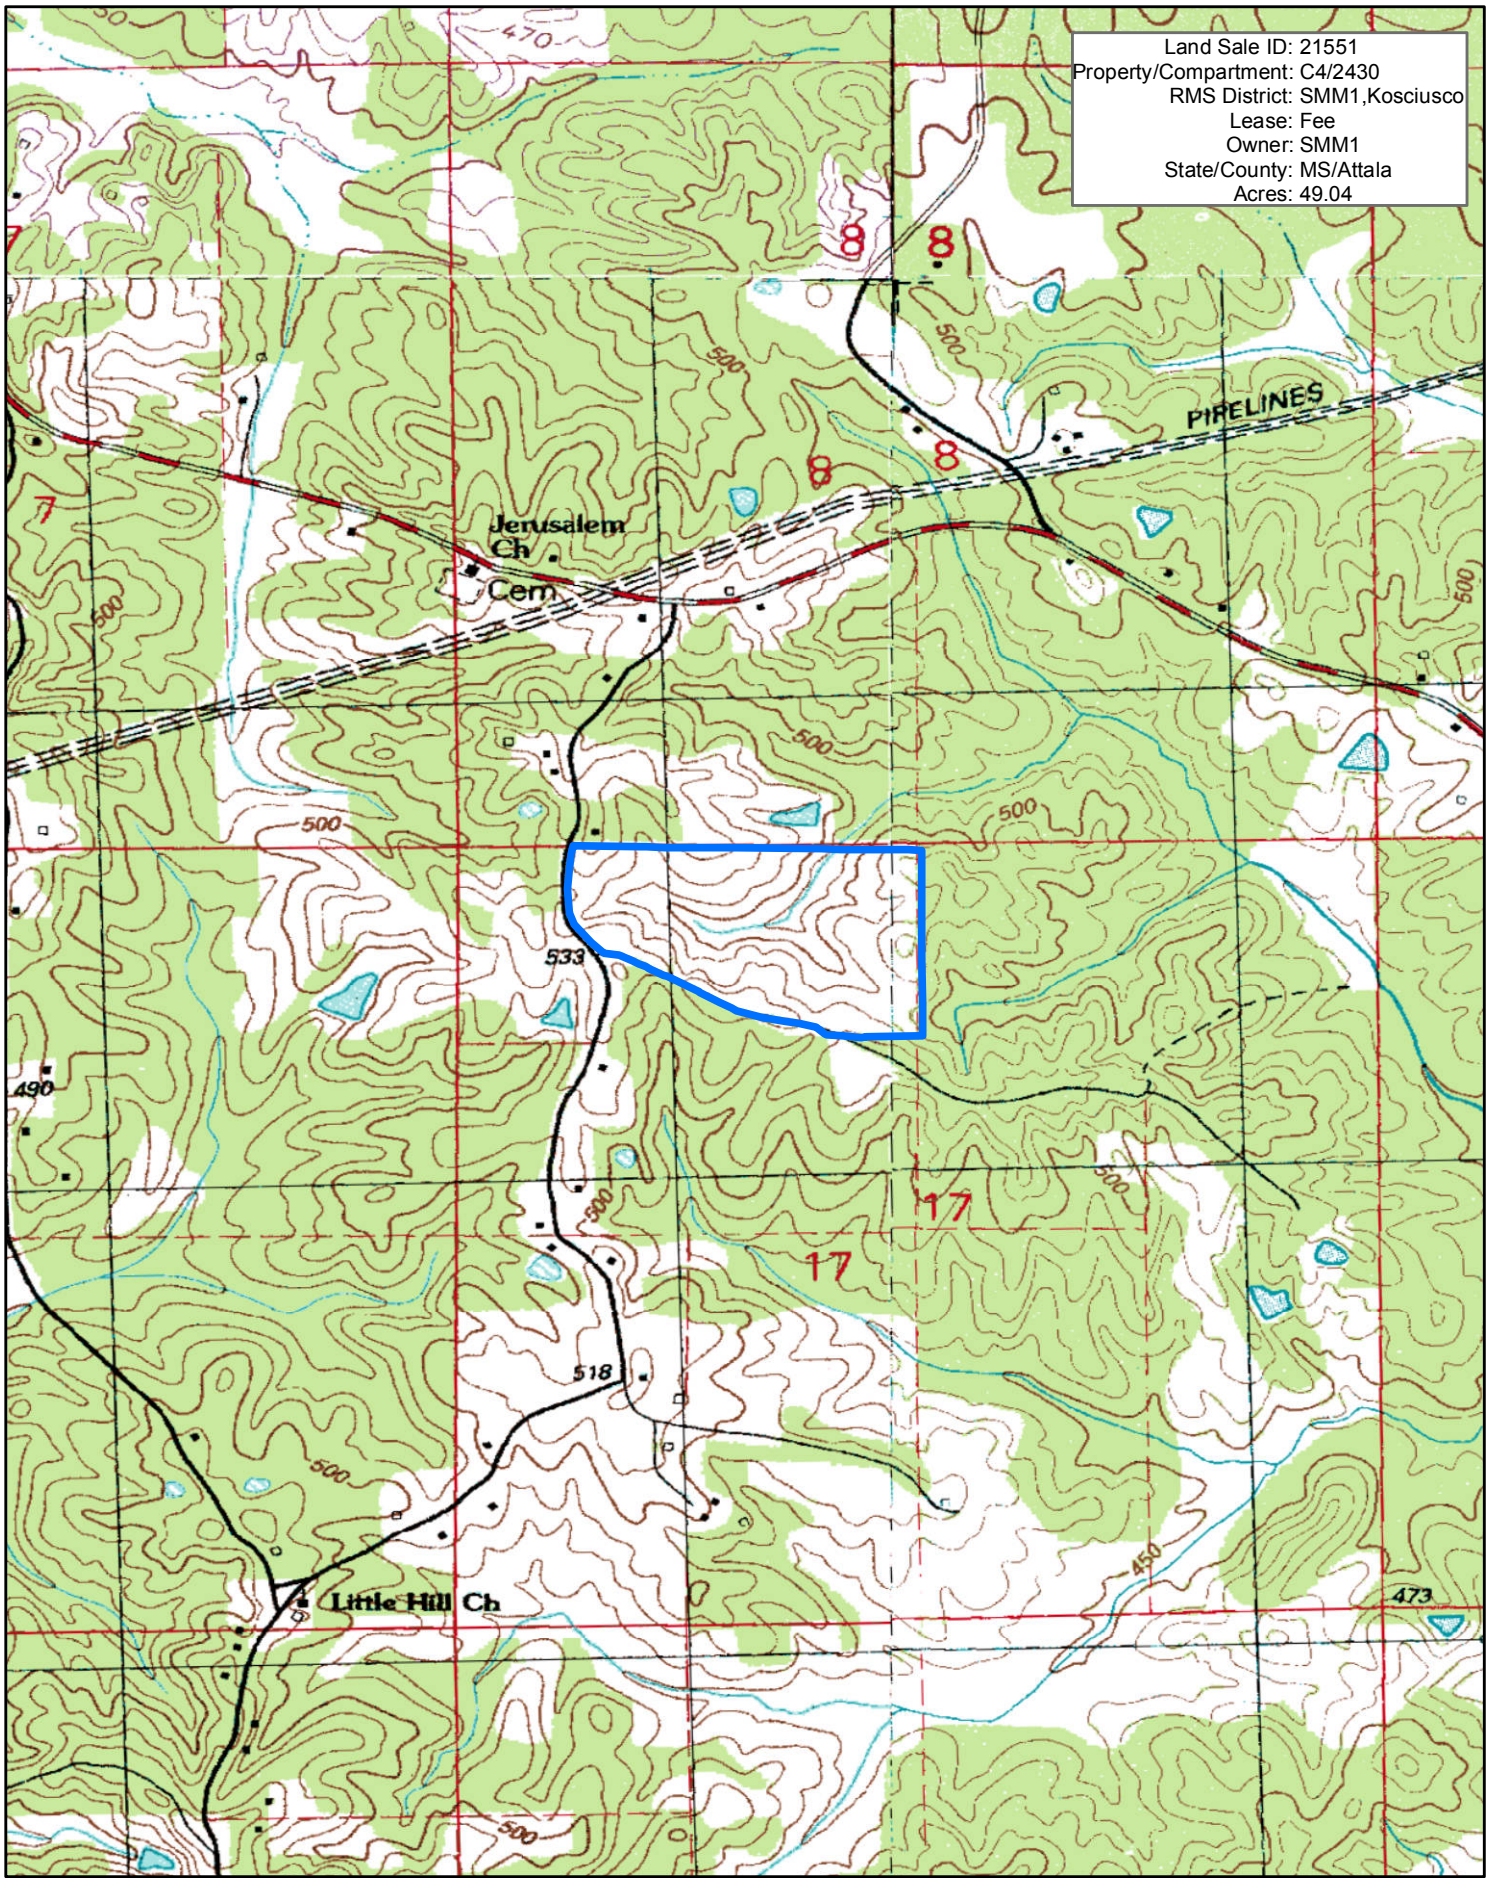

Land Sale ID: 21551
Property/Compartment: C4/2430
RMS District: SMM1, Kosciusco
Lease: Fee
Owner: SMM1
State/County: MS/Attala
Acres: 49.04

1:15,840

1 inch equals 0.25 miles

This map is not warranted for completeness or accuracy