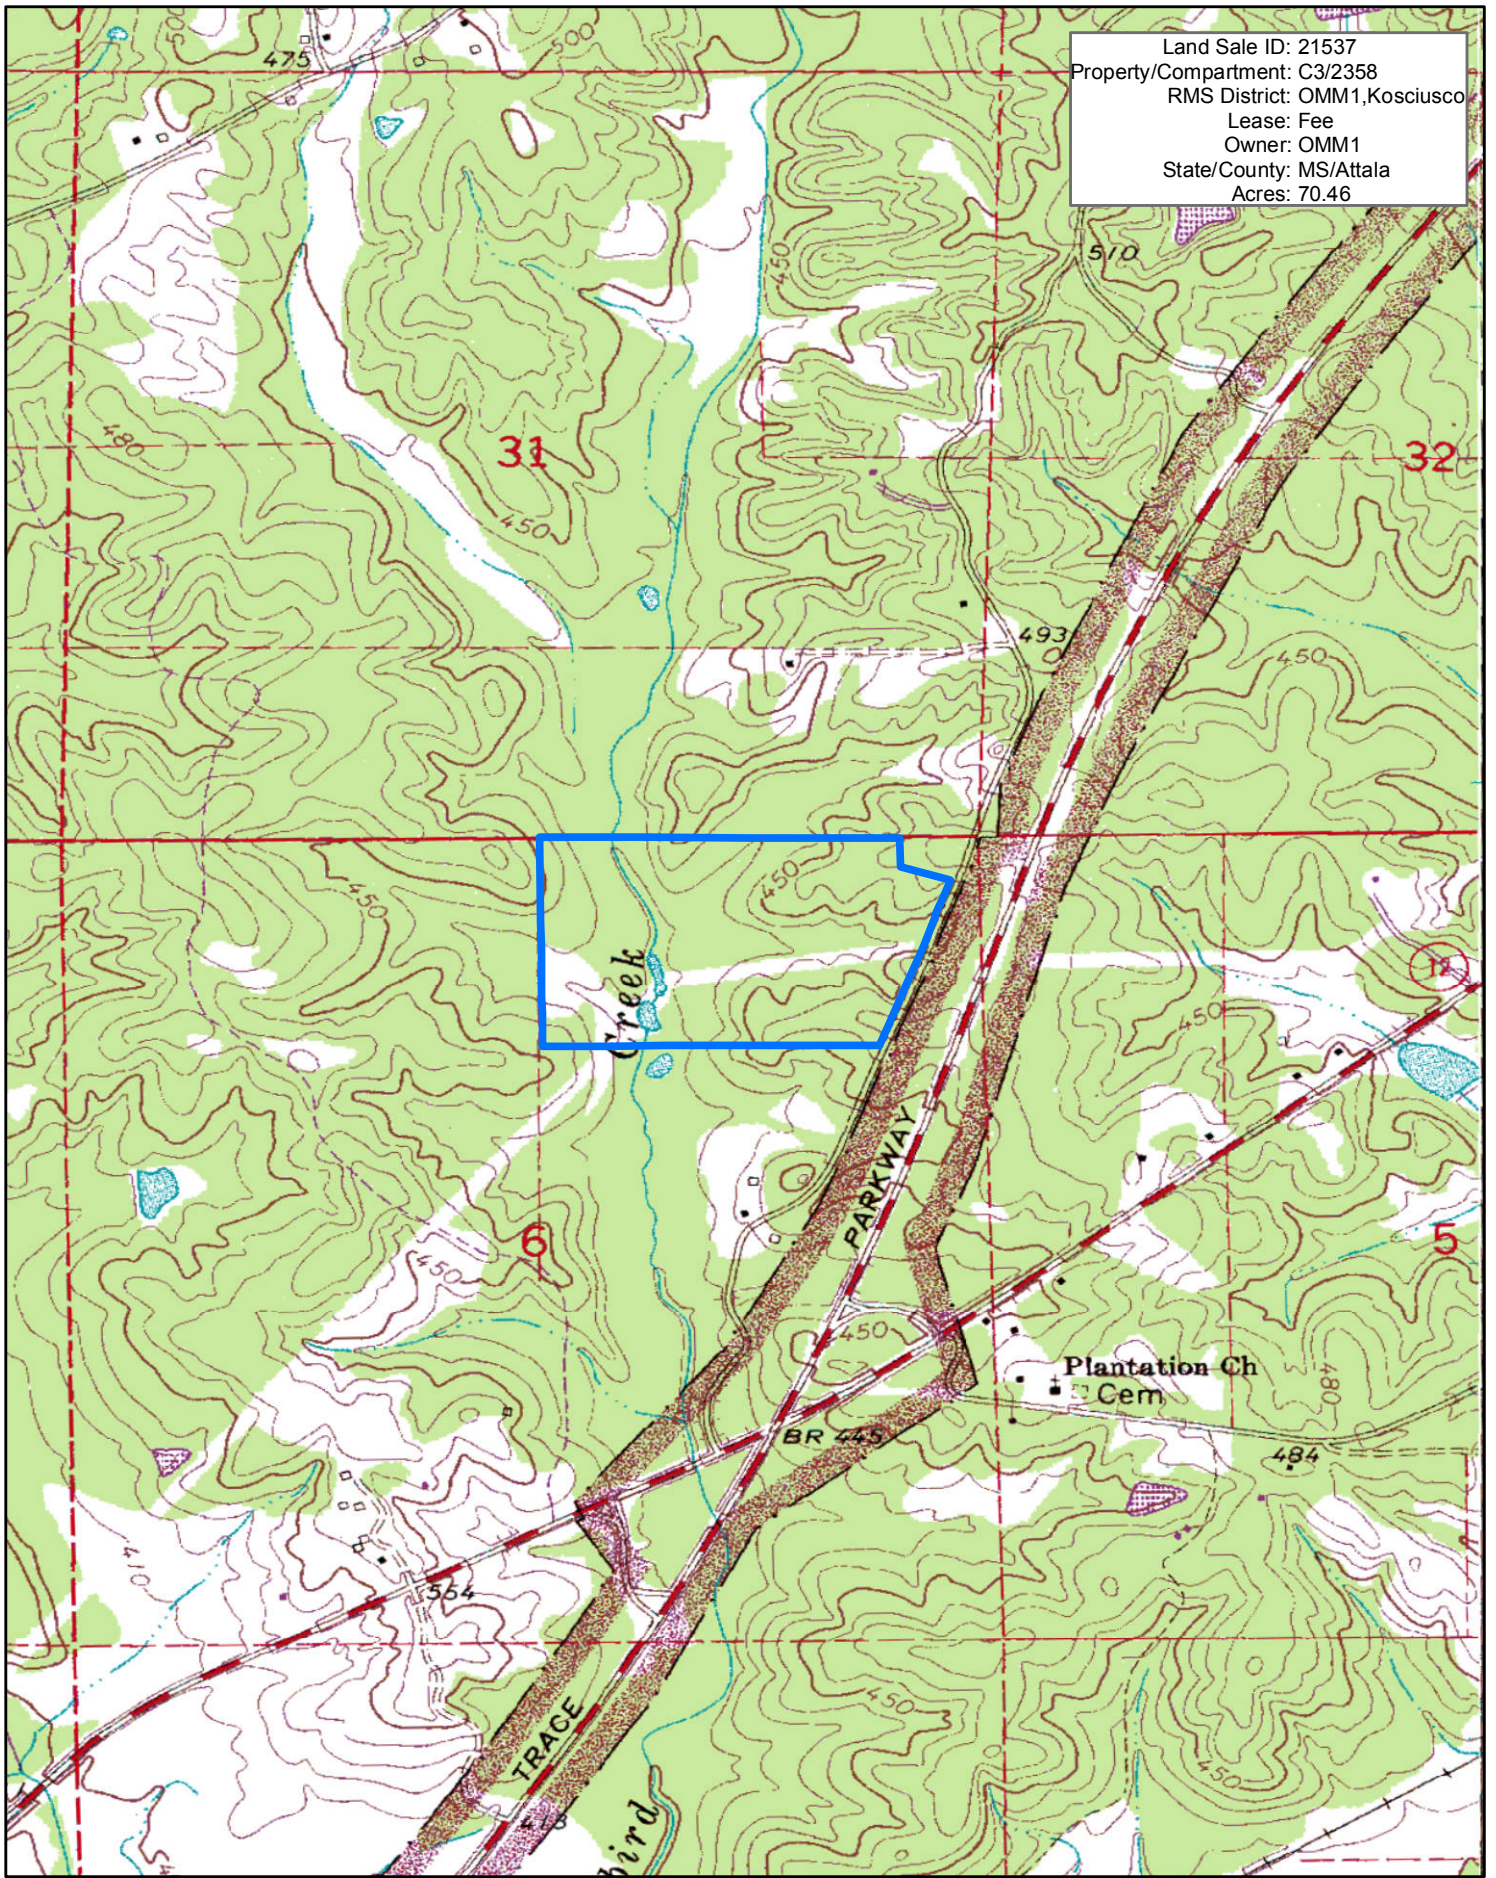

Land Sale ID: 21537
Property/Compartment: C3/2358
RMS District: OMM1, Kosciusco
Lease: Fee
Owner: OMM1
State/County: MS/Attala
Acres: 70.46

1:15,840

1 inch equals 0.25 miles

*This map is not warranted for
completeness or accuracy*