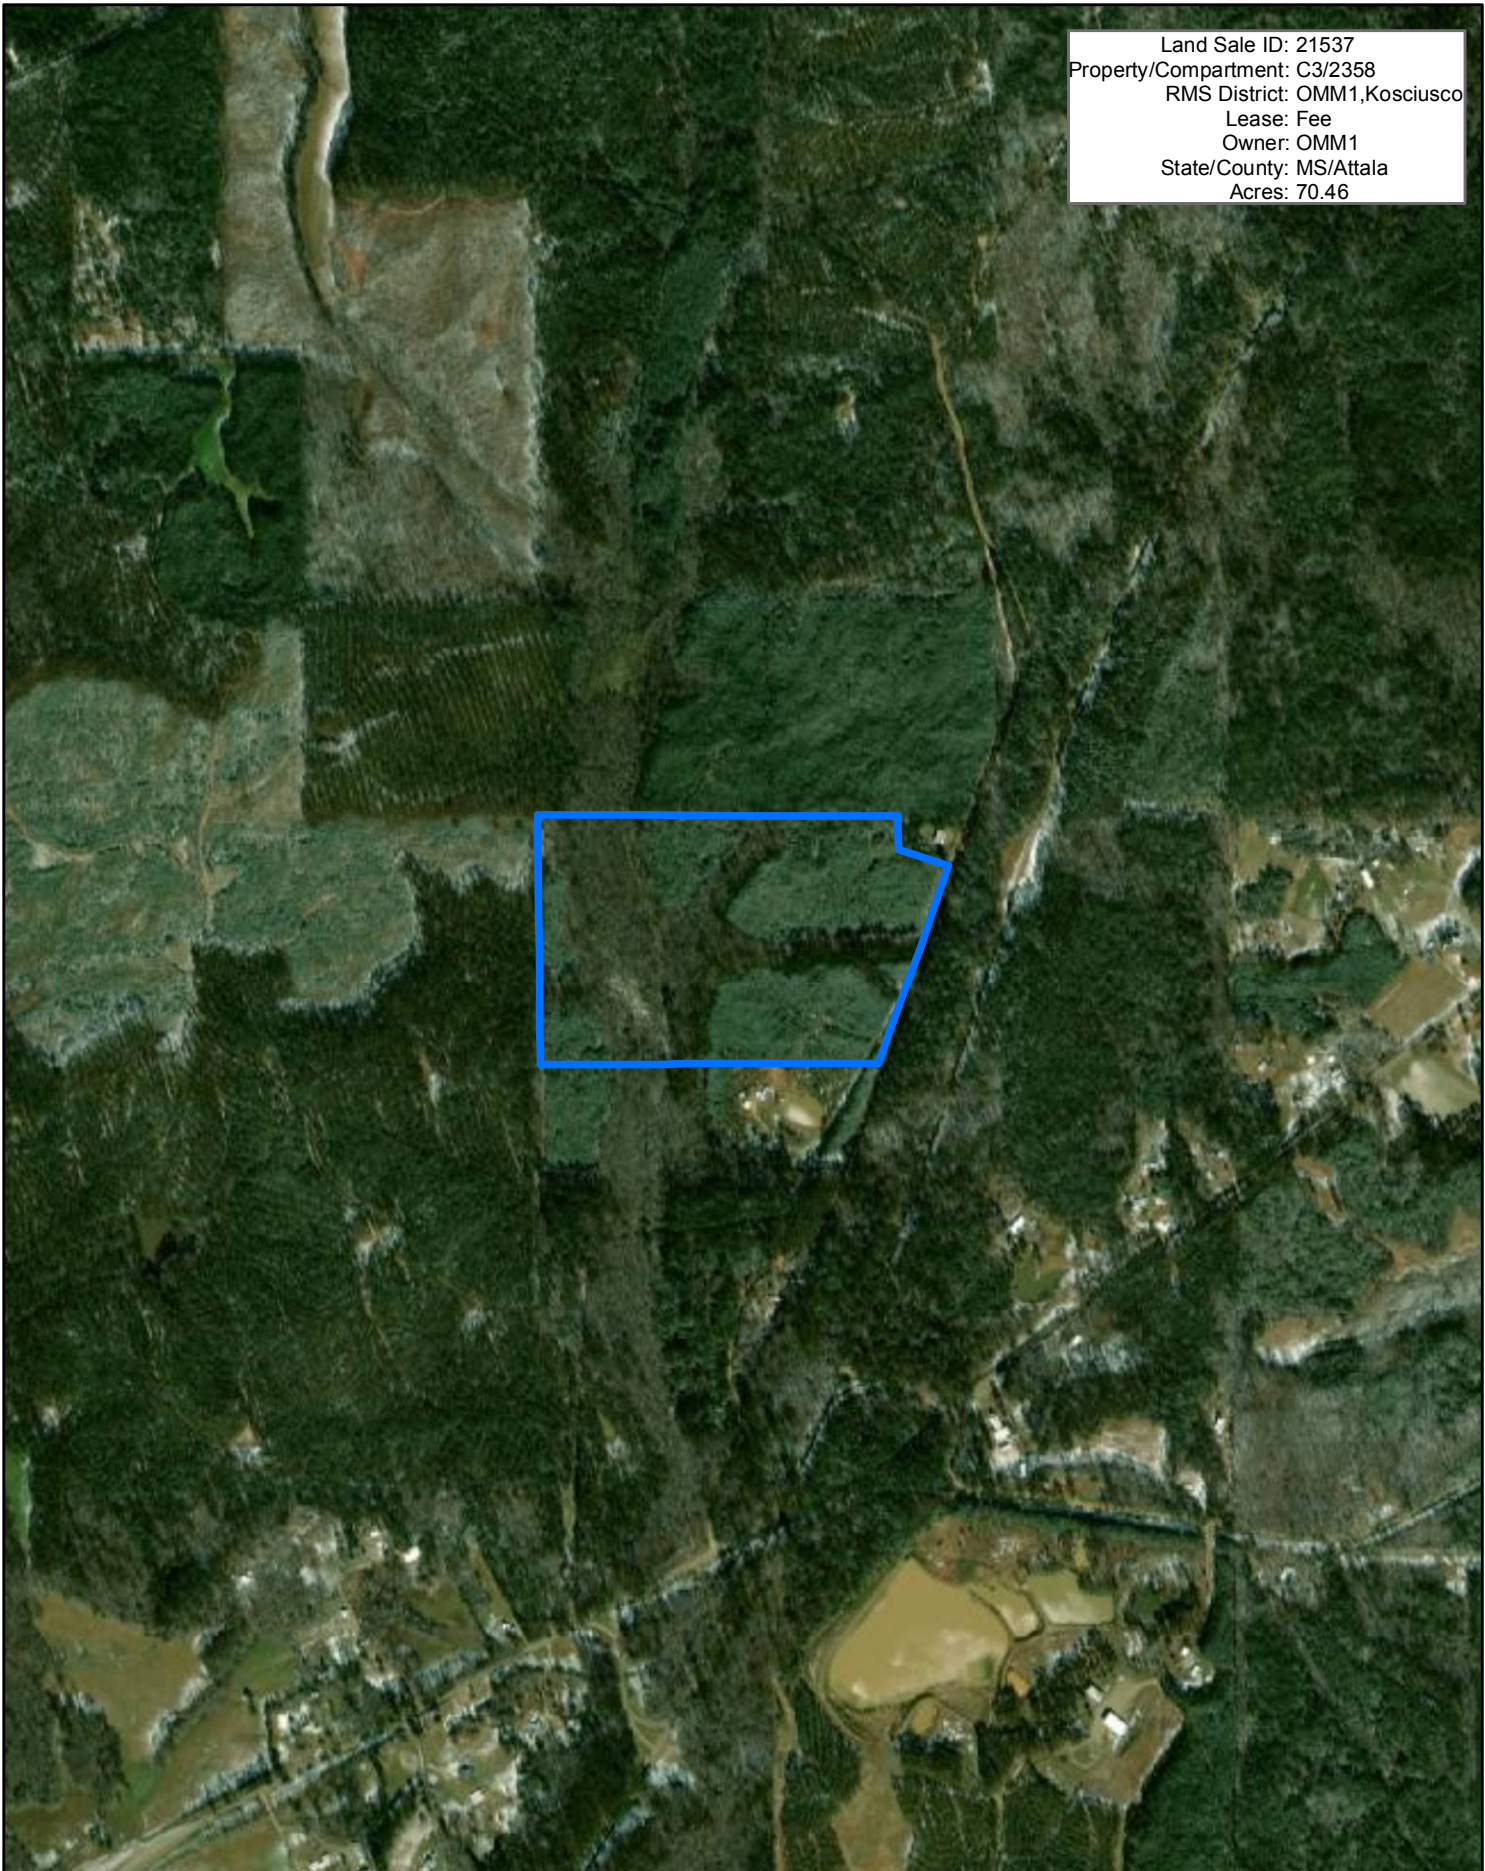

Land Sale ID: 21537  
Property/Compartment: C3/2358  
RMS District: OMM1, Kosciusco  
Lease: Fee  
Owner: OMM1  
State/County: MS/Attala  
Acres: 70.46

1:15,840

1 inch equals 0.25 miles

*This map is not warranted for  
completeness or accuracy*  
Date Created: 2/8/2021