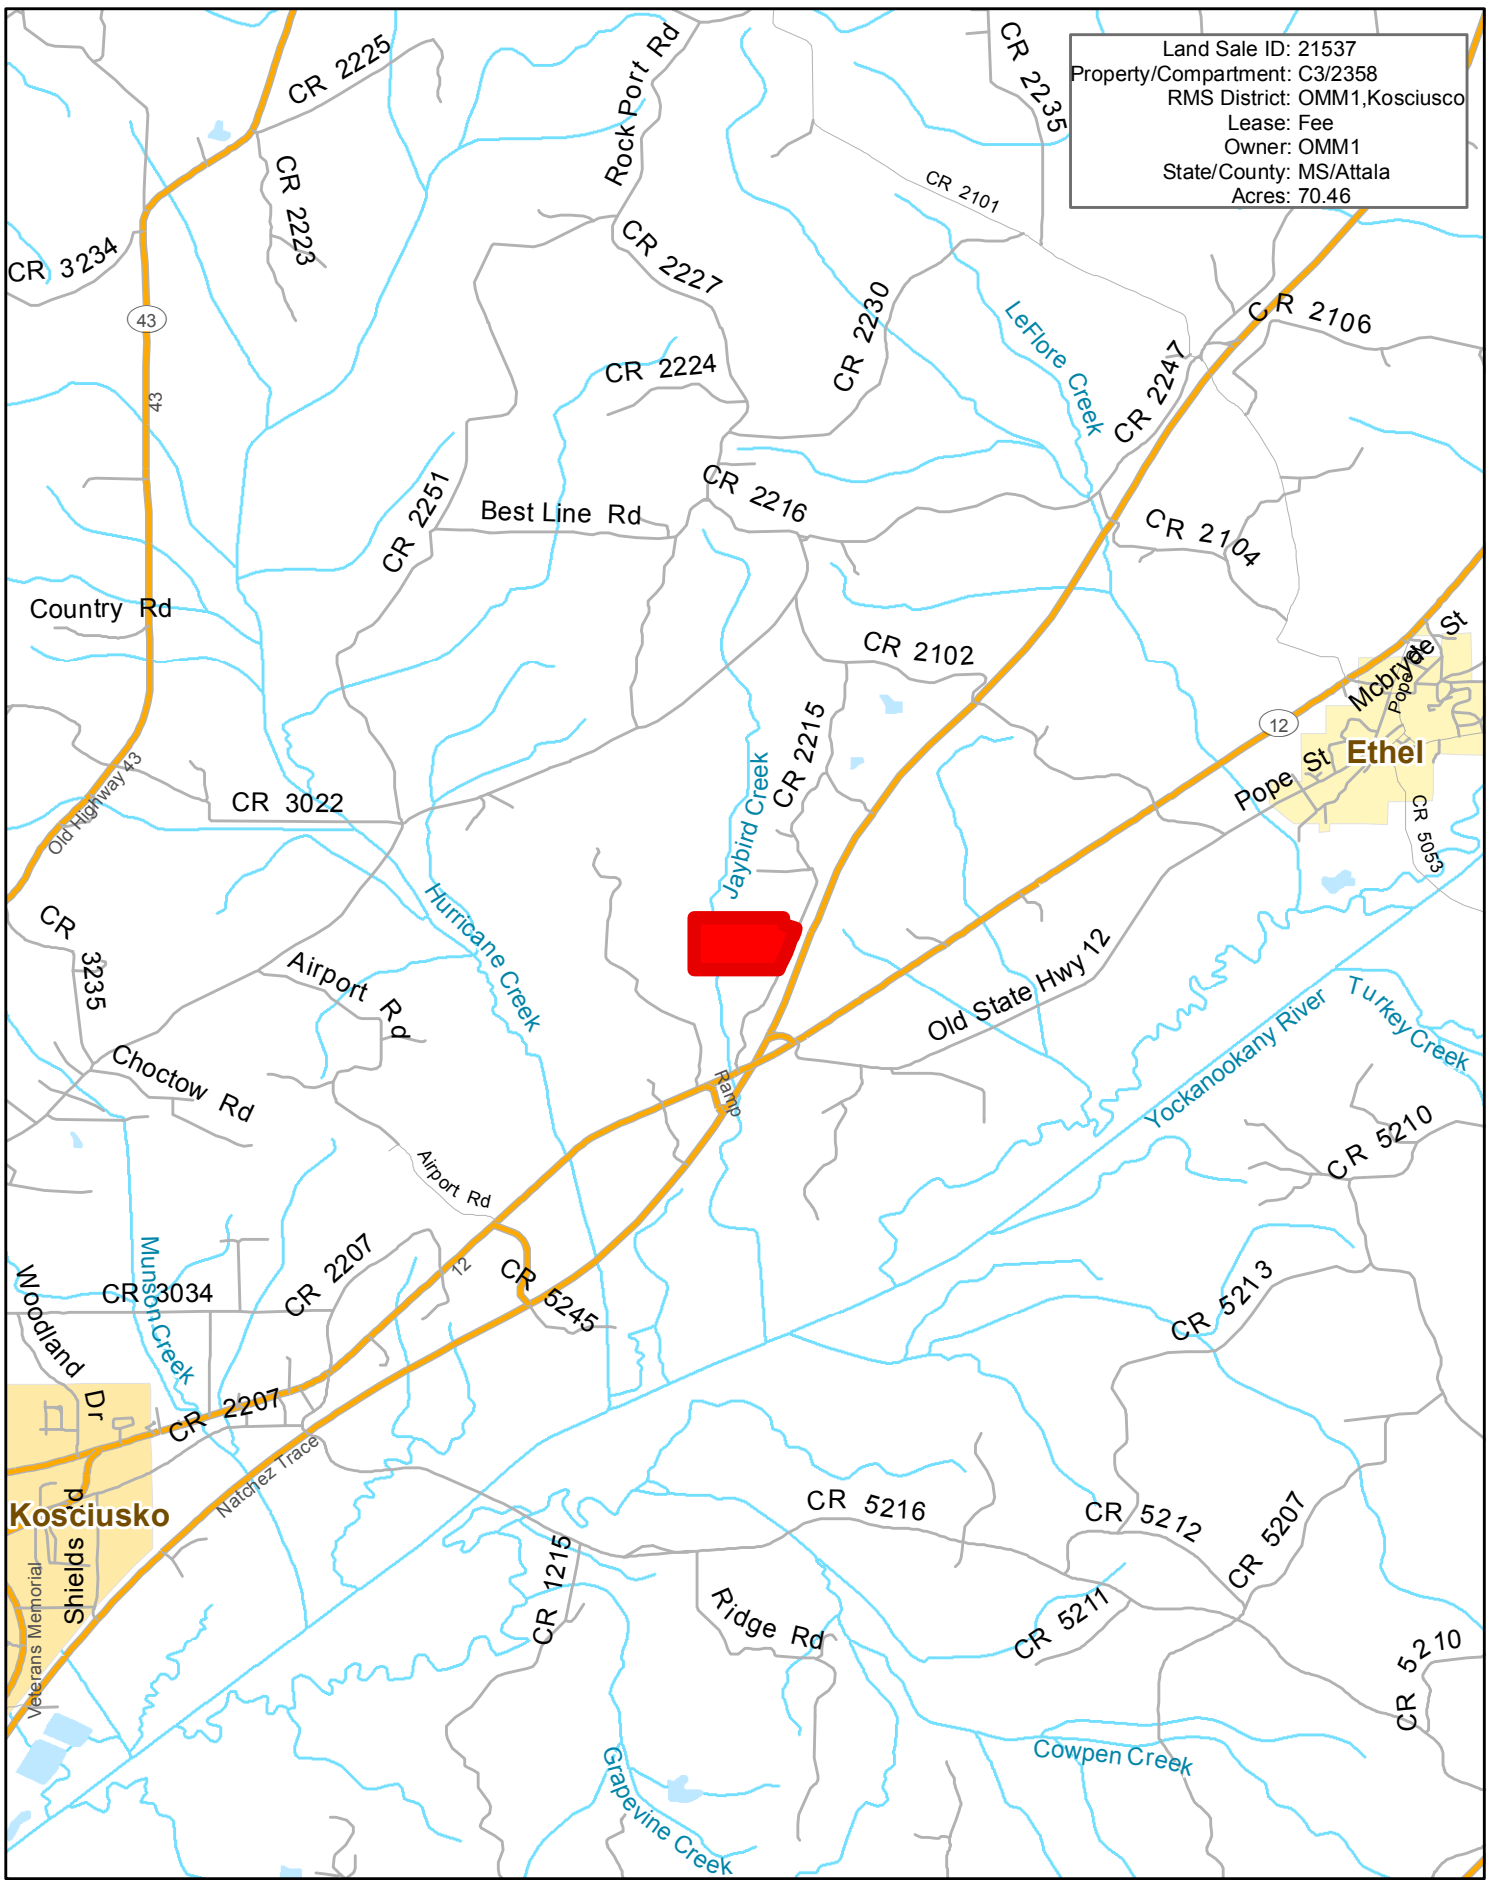

Land Sale ID: 21537  
Property/Compartment: C3/2358  
RMS District: OMM1, Kosciusko  
Lease: Fee  
Owner: OMM1  
State/County: MS/Attala  
Acres: 70.46

1:63,360

1 inch equals 1 miles

*This map is not warranted for completeness or accuracy*