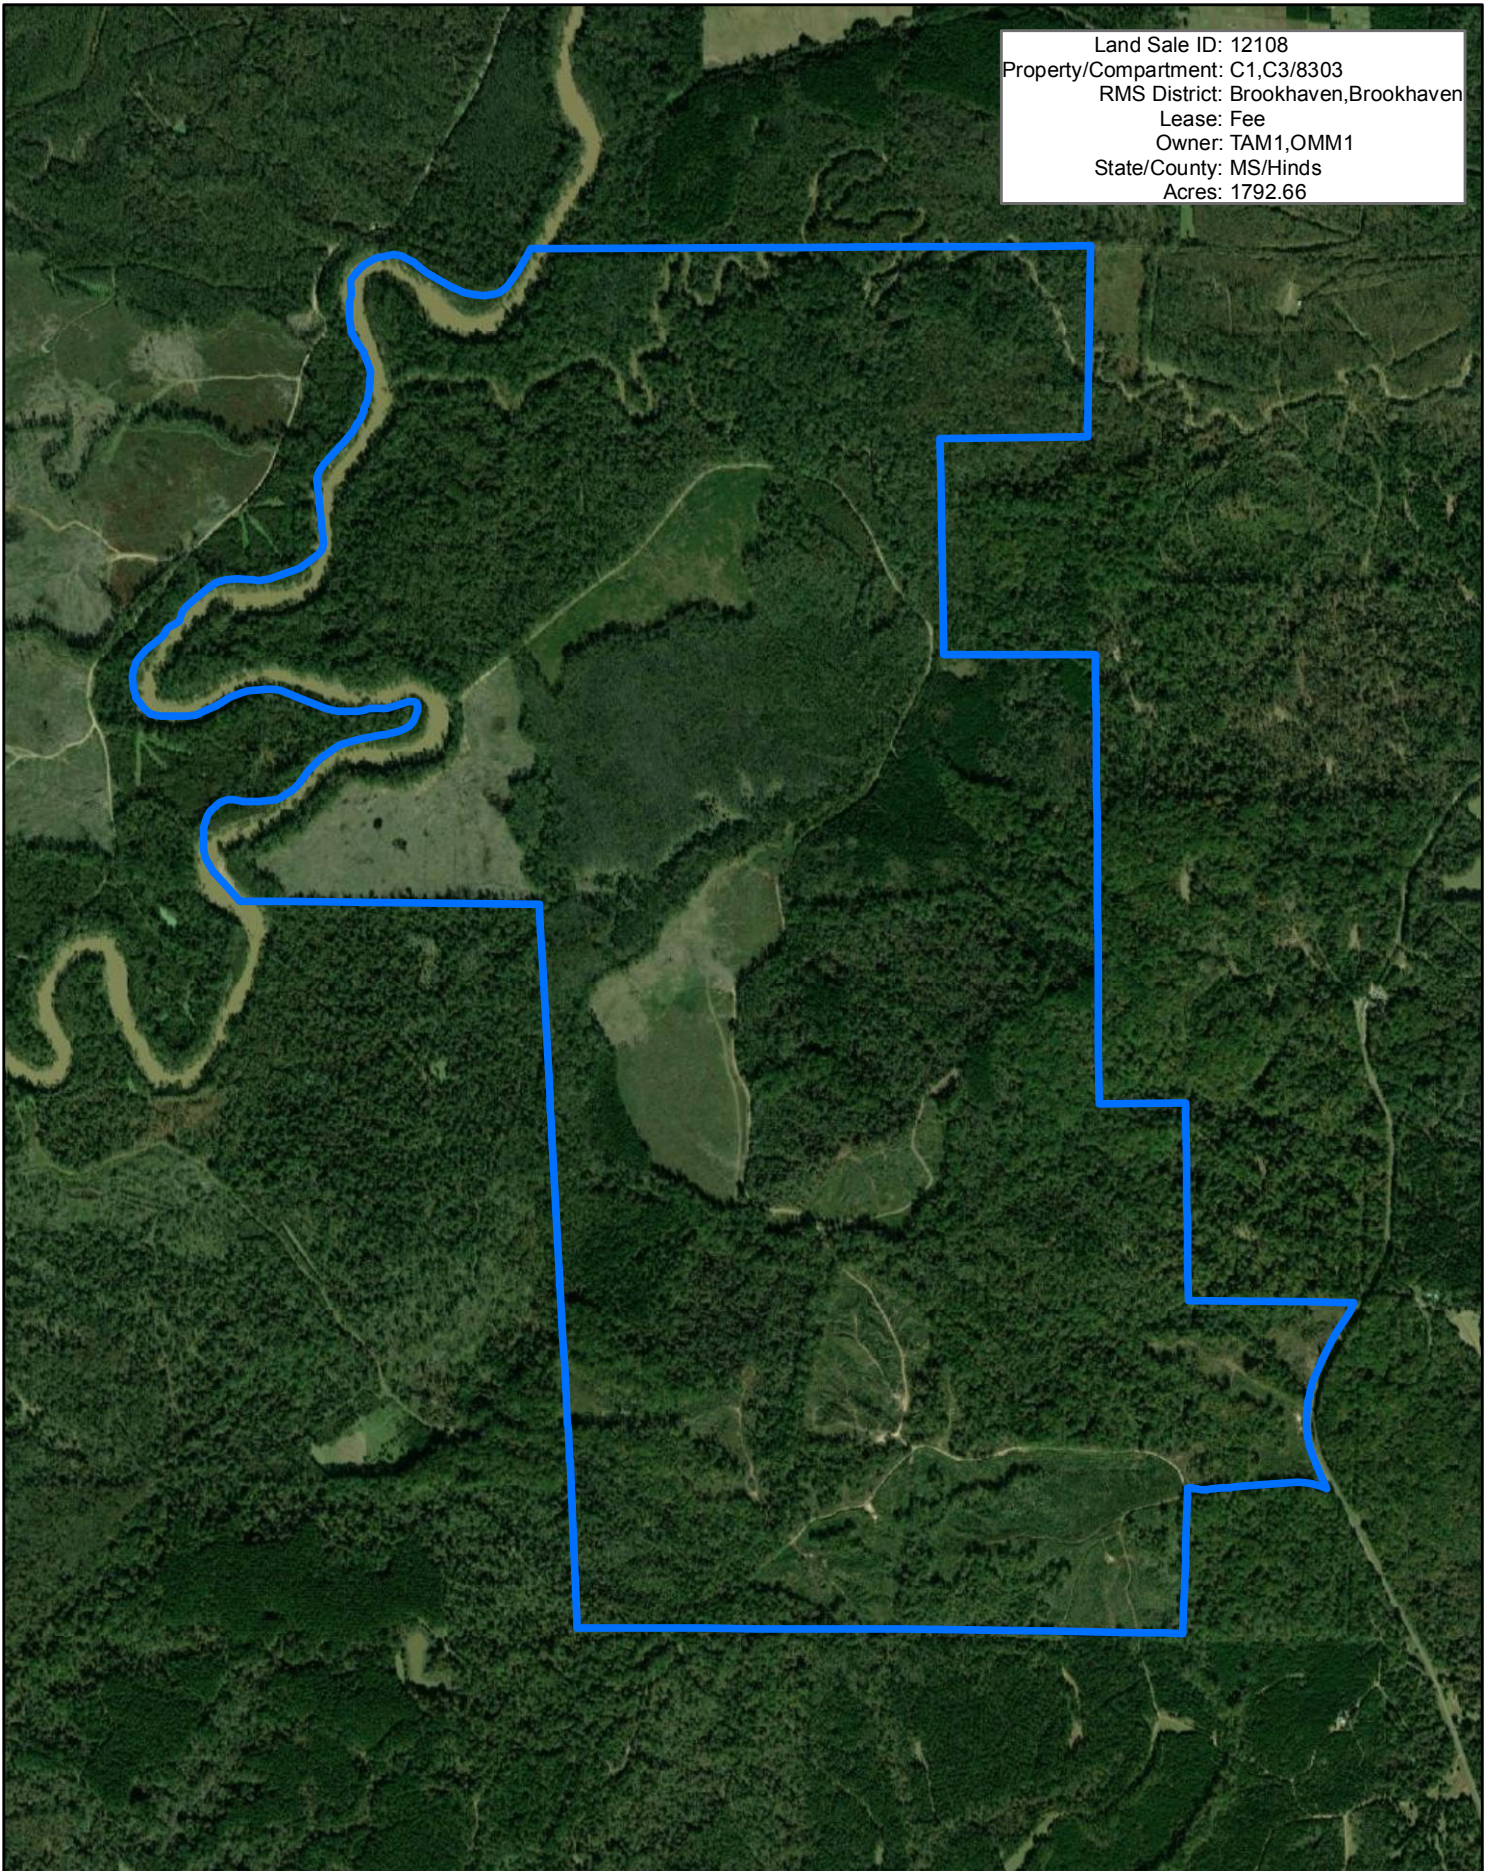

Land Sale ID: 12108
Property/Compartment: C1,C3/8303
RMS District: Brookhaven,Brookhaven
Lease: Fee
Owner: TAM1,OMM1
State/County: MS/Hinds
Acres: 1792.66

1:24,681

1 inch equals 0.39 miles

*This map is not warranted for
completeness or accuracy*
Date Created: 12/17/2020