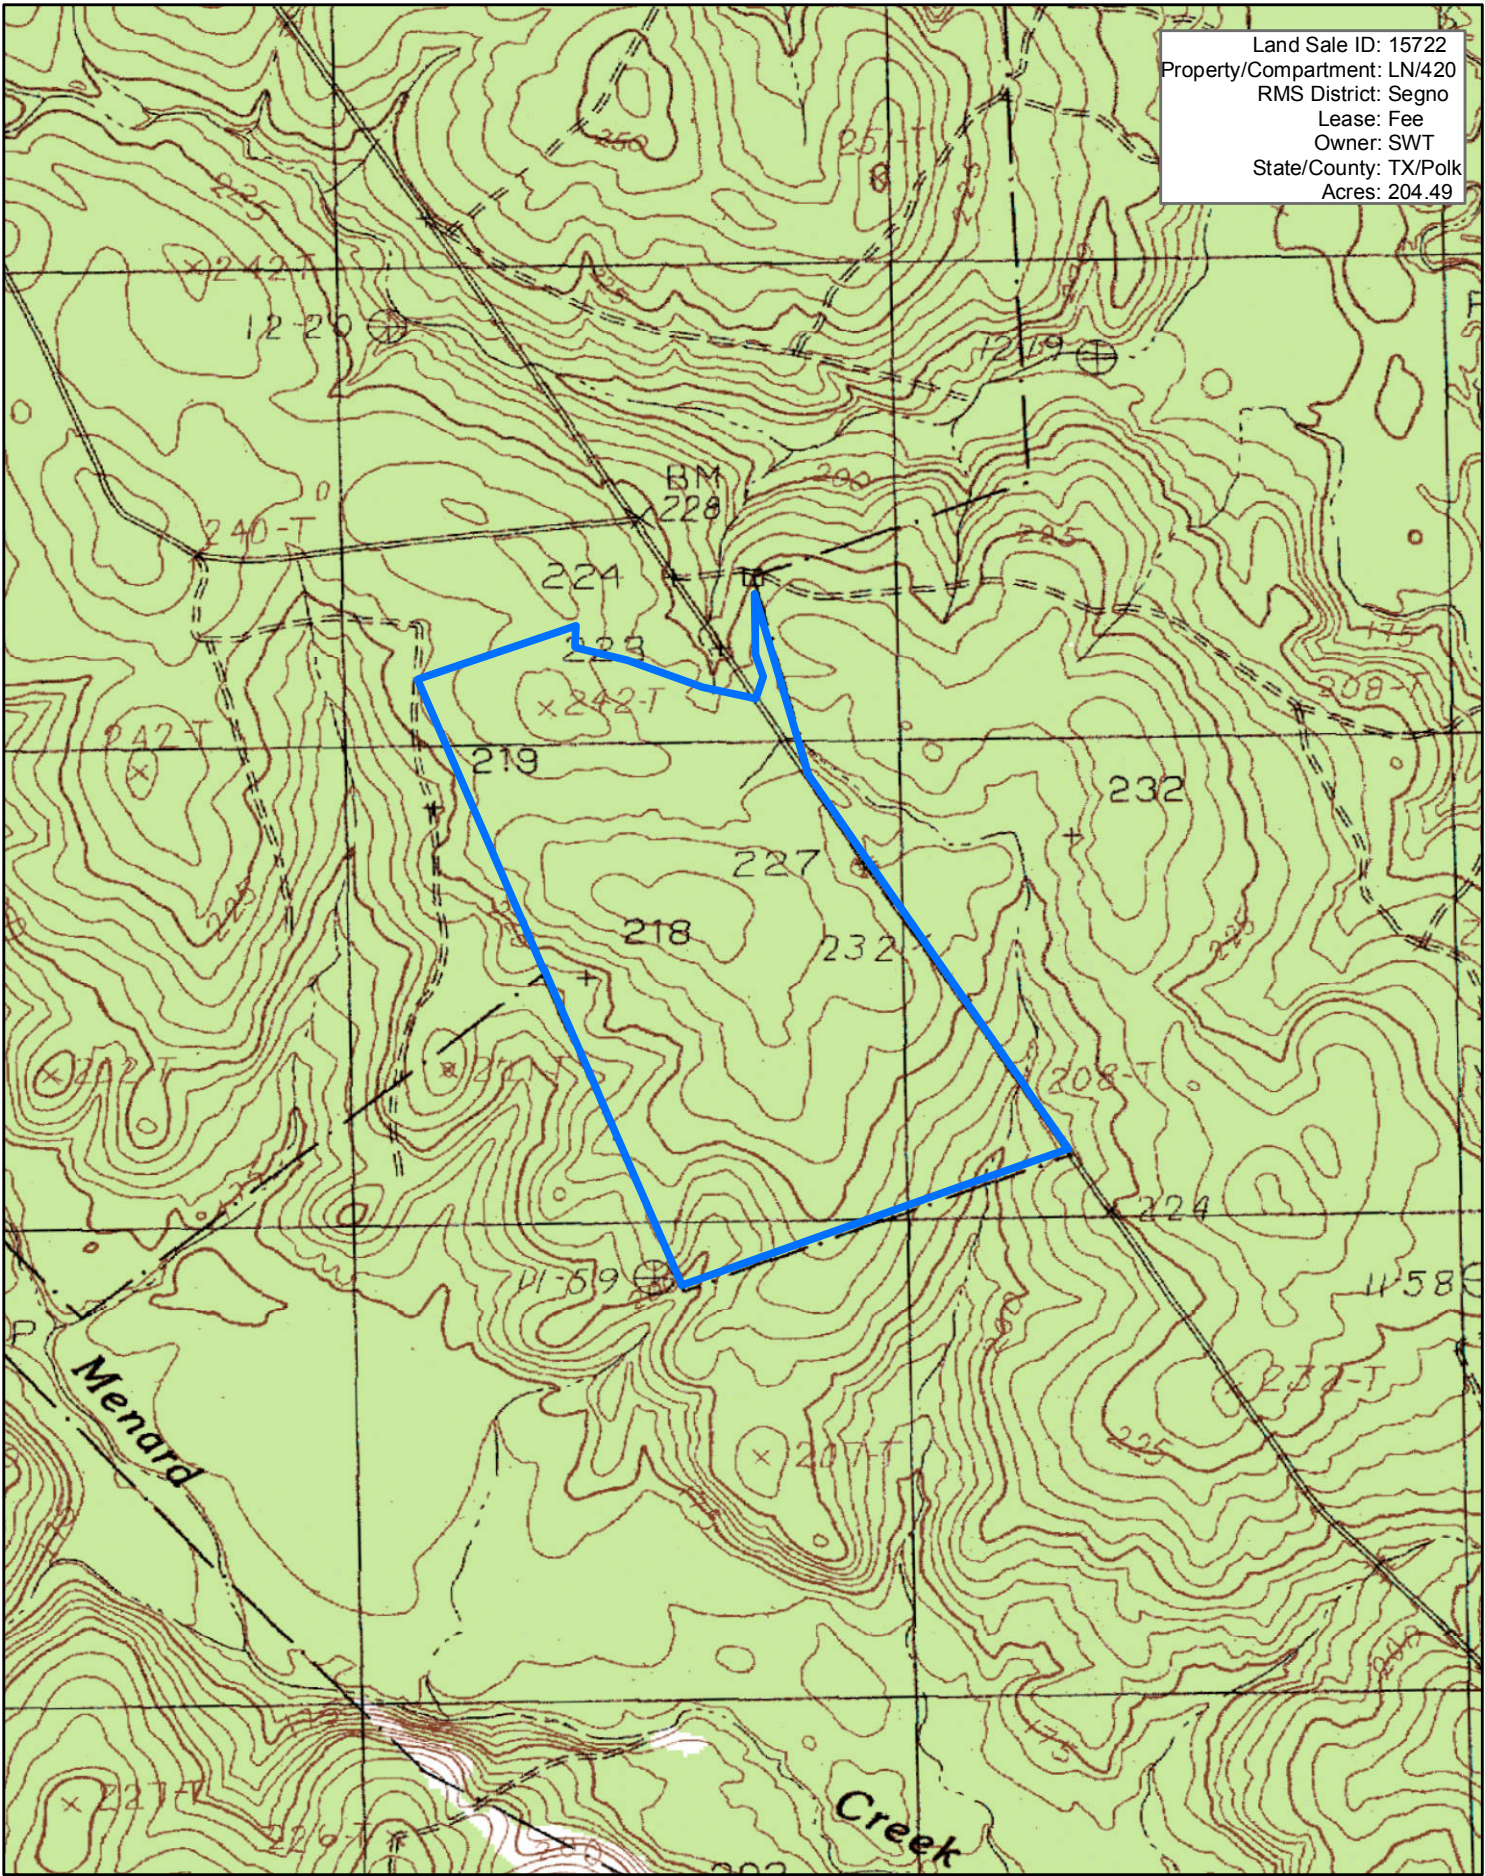

Land Sale ID: 15722  
Property/Compartment: LN/420  
RMS District: Segno  
Lease: Fee  
Owner: SWT  
State/County: TX/Polk  
Acres: 204.49

1:15,840

1 inch equals 0.25 miles

*This map is not warranted for completeness or accuracy*