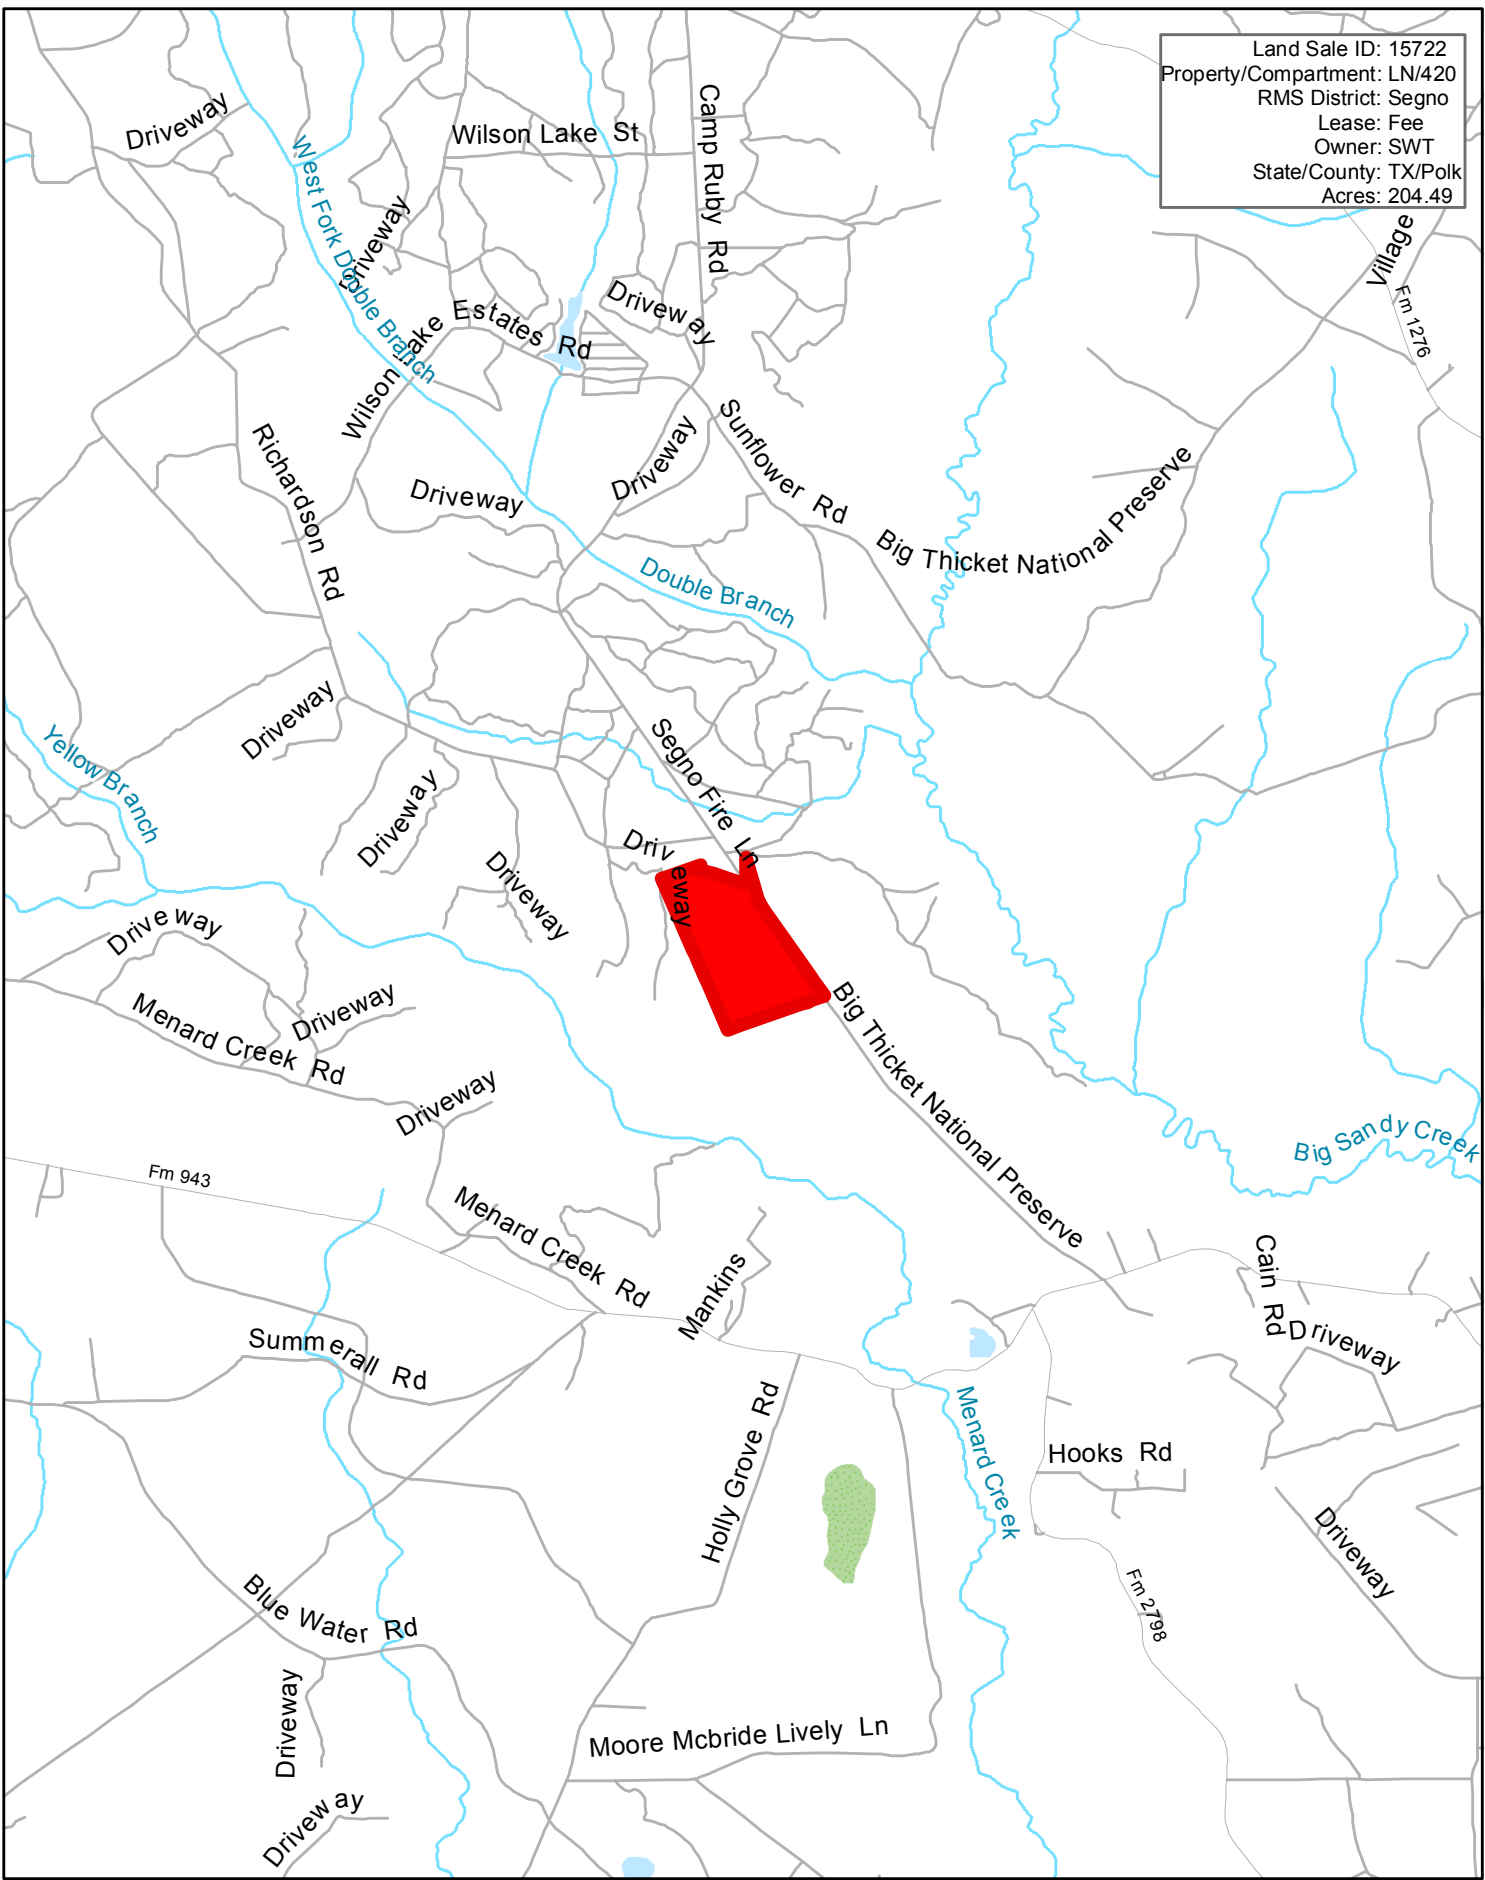

Land Sale ID: 15722
Property/Compartment: LN/420
RMS District: Segno
Lease: Fee
Owner: SWT
State/County: TX/Polk
Acres: 204.49

1:63,360

1 inch equals 1 miles

This map is not warranted for completeness or accuracy