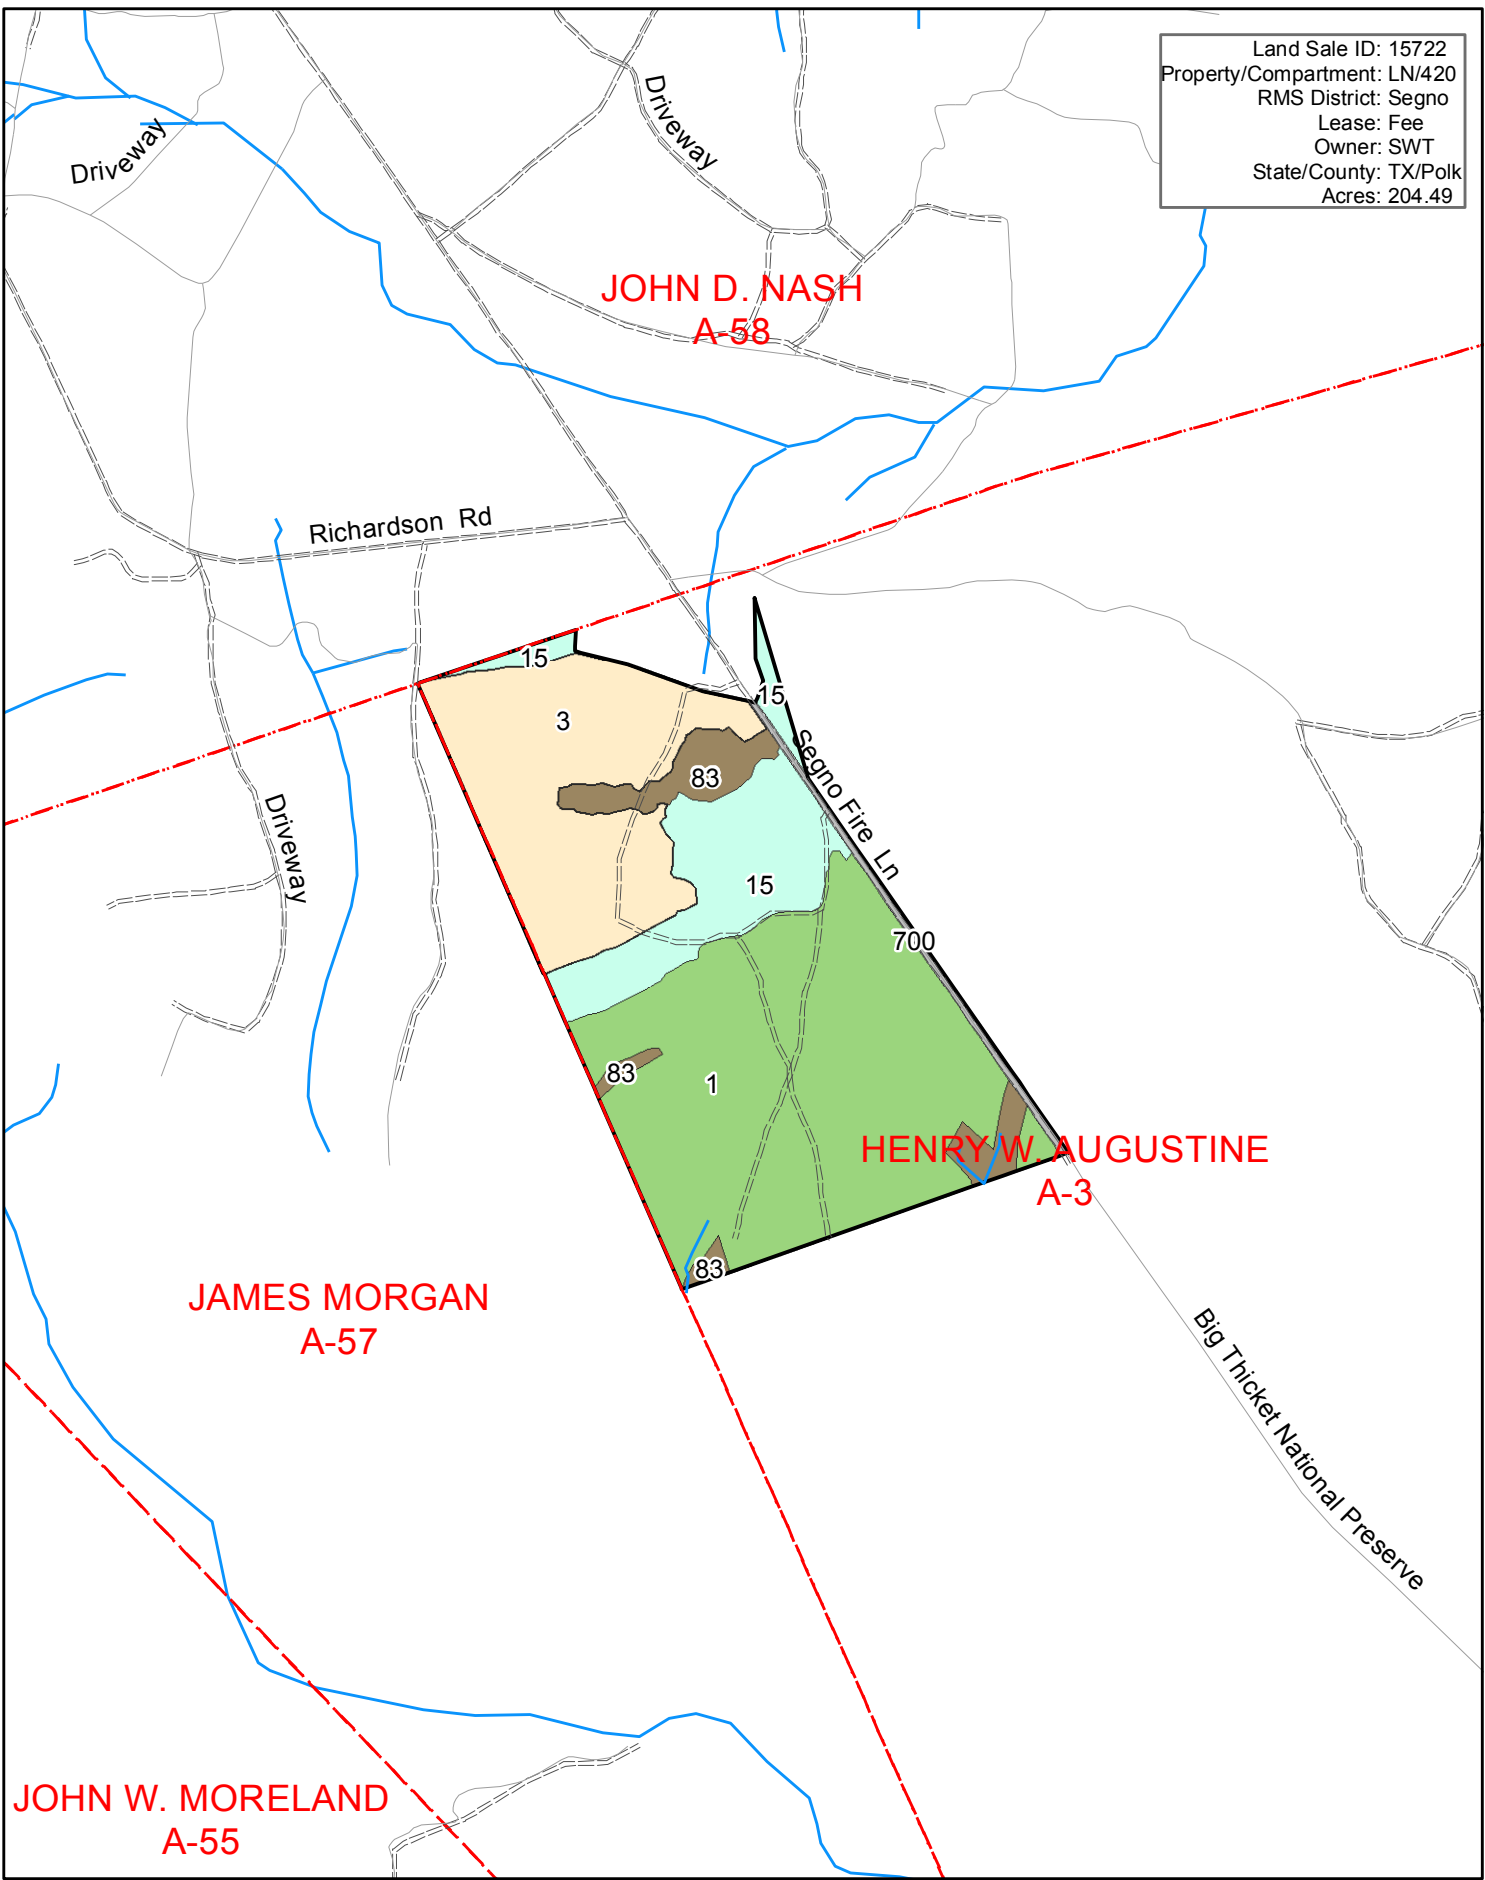

Land Sale ID: 15722
 Property/Compartment: LN/420
 RMS District: Segno
 Lease: Fee
 Owner: SWT
 State/County: TX/Polk
 Acres: 204.49

- | | |
|--|---|
| 102 Merchantable Pine | Food Plot / Open Field |
| 31 Premerchantable Pine | Reserved Timber |
| 13 Hardwood Land | Water |
| 53 Cleared | 3 Non-Forest |
- Above numbers represent Acres

1:15,840

1 inch equals 0.25 miles
 Date Created: 2/5/2020

RMS

Resource Management Service, LLC

This map is not warranted for completeness or accuracy