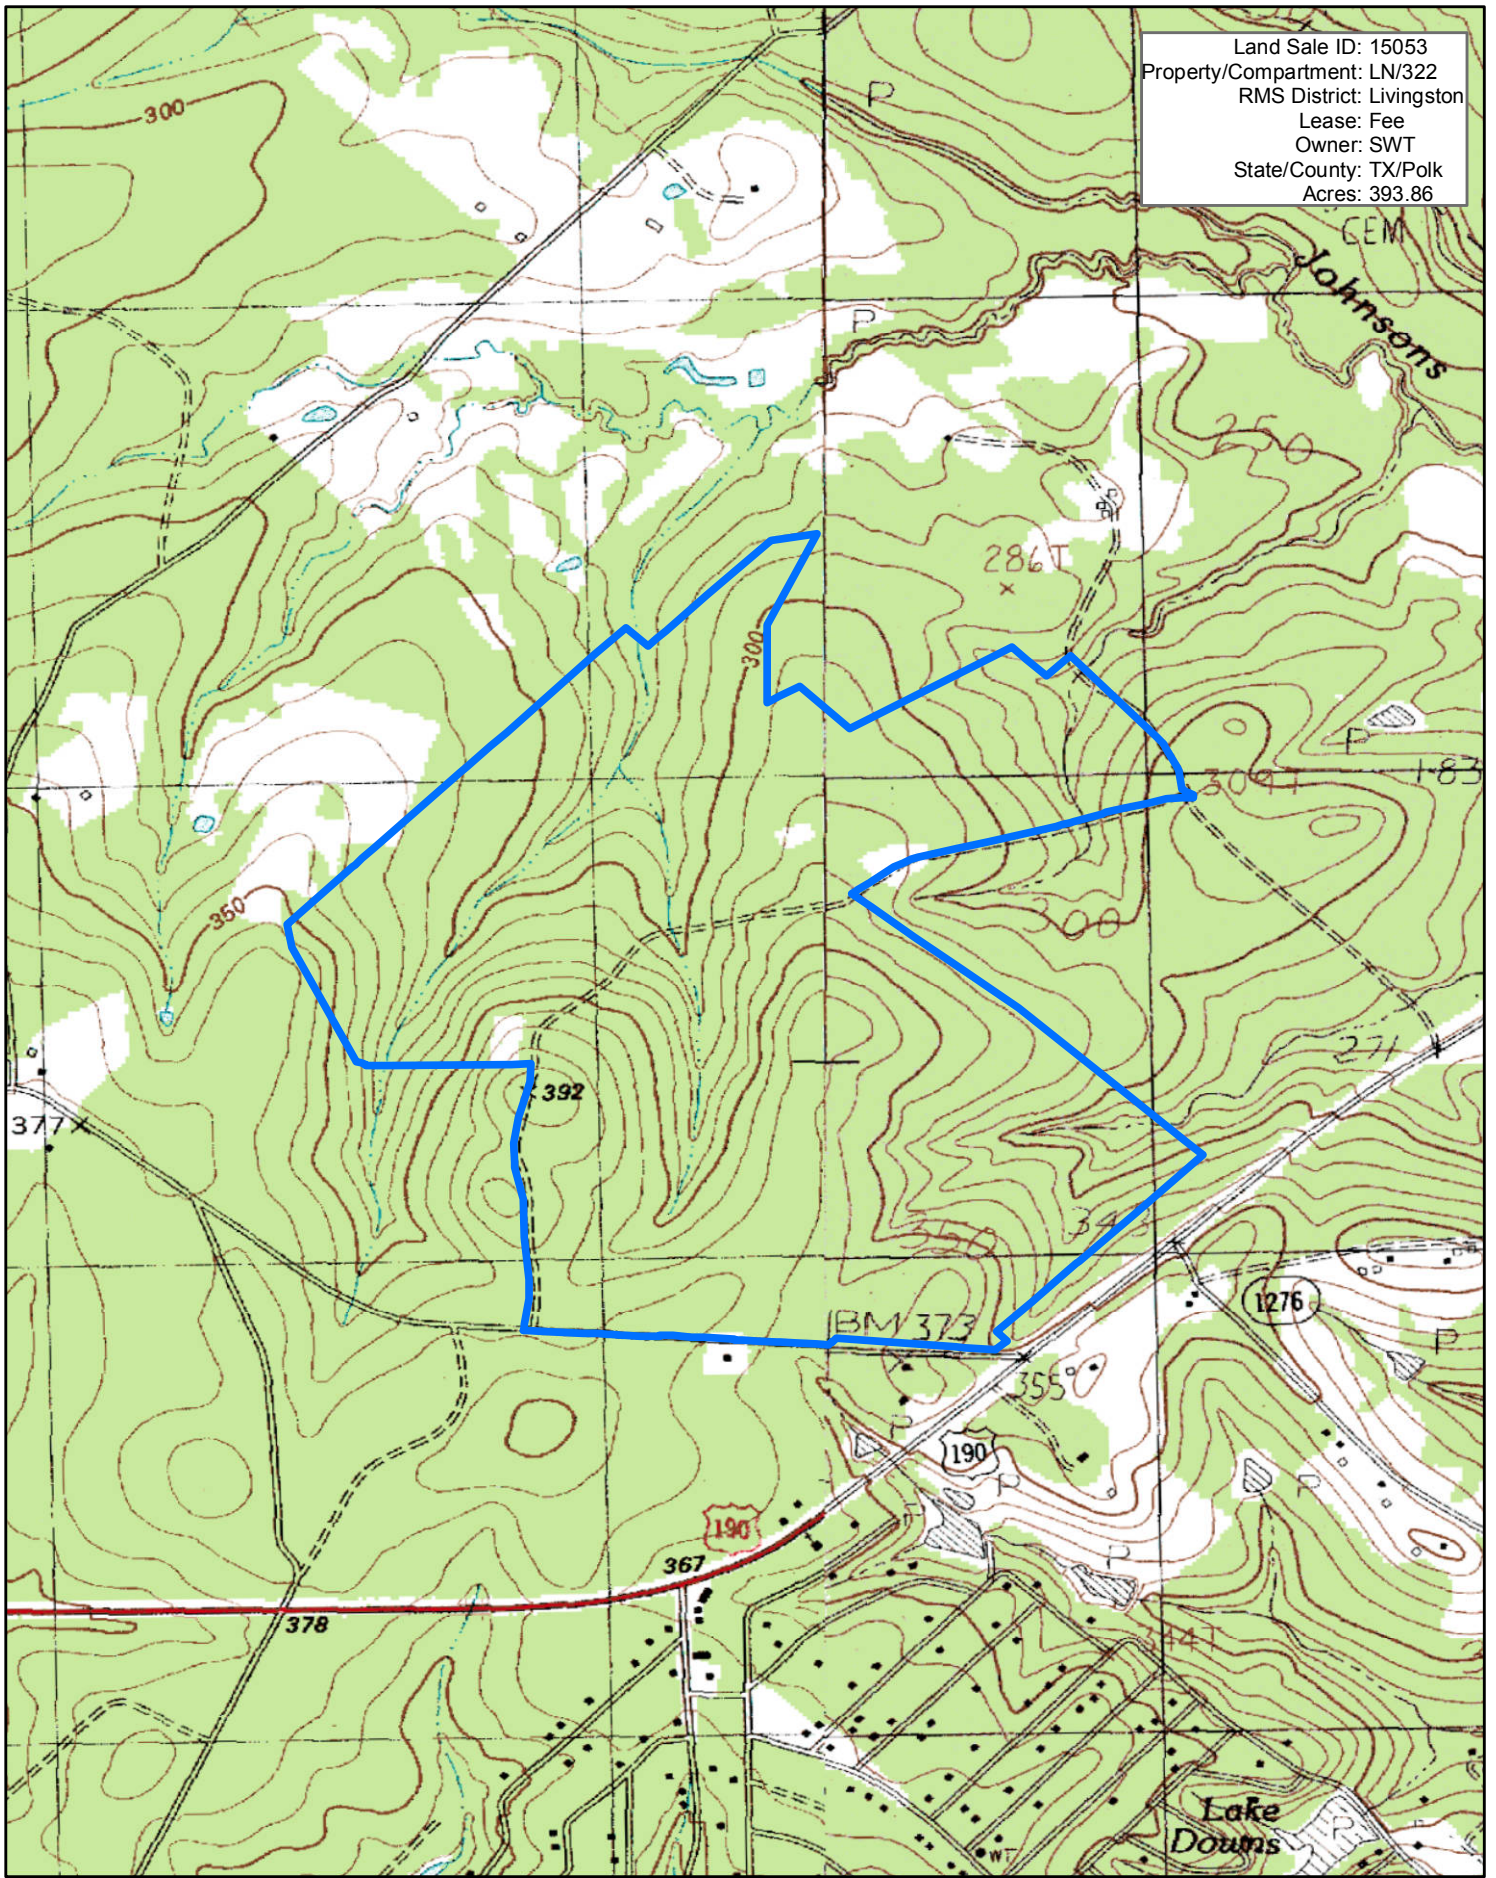

Land Sale ID: 15053
Property/Compartment: LN/322
RMS District: Livingston
Lease: Fee
Owner: SWT
State/County: TX/Polk
Acres: 393.86

1:15,840

1 inch equals 0.25 miles

*This map is not warranted for
completeness or accuracy*