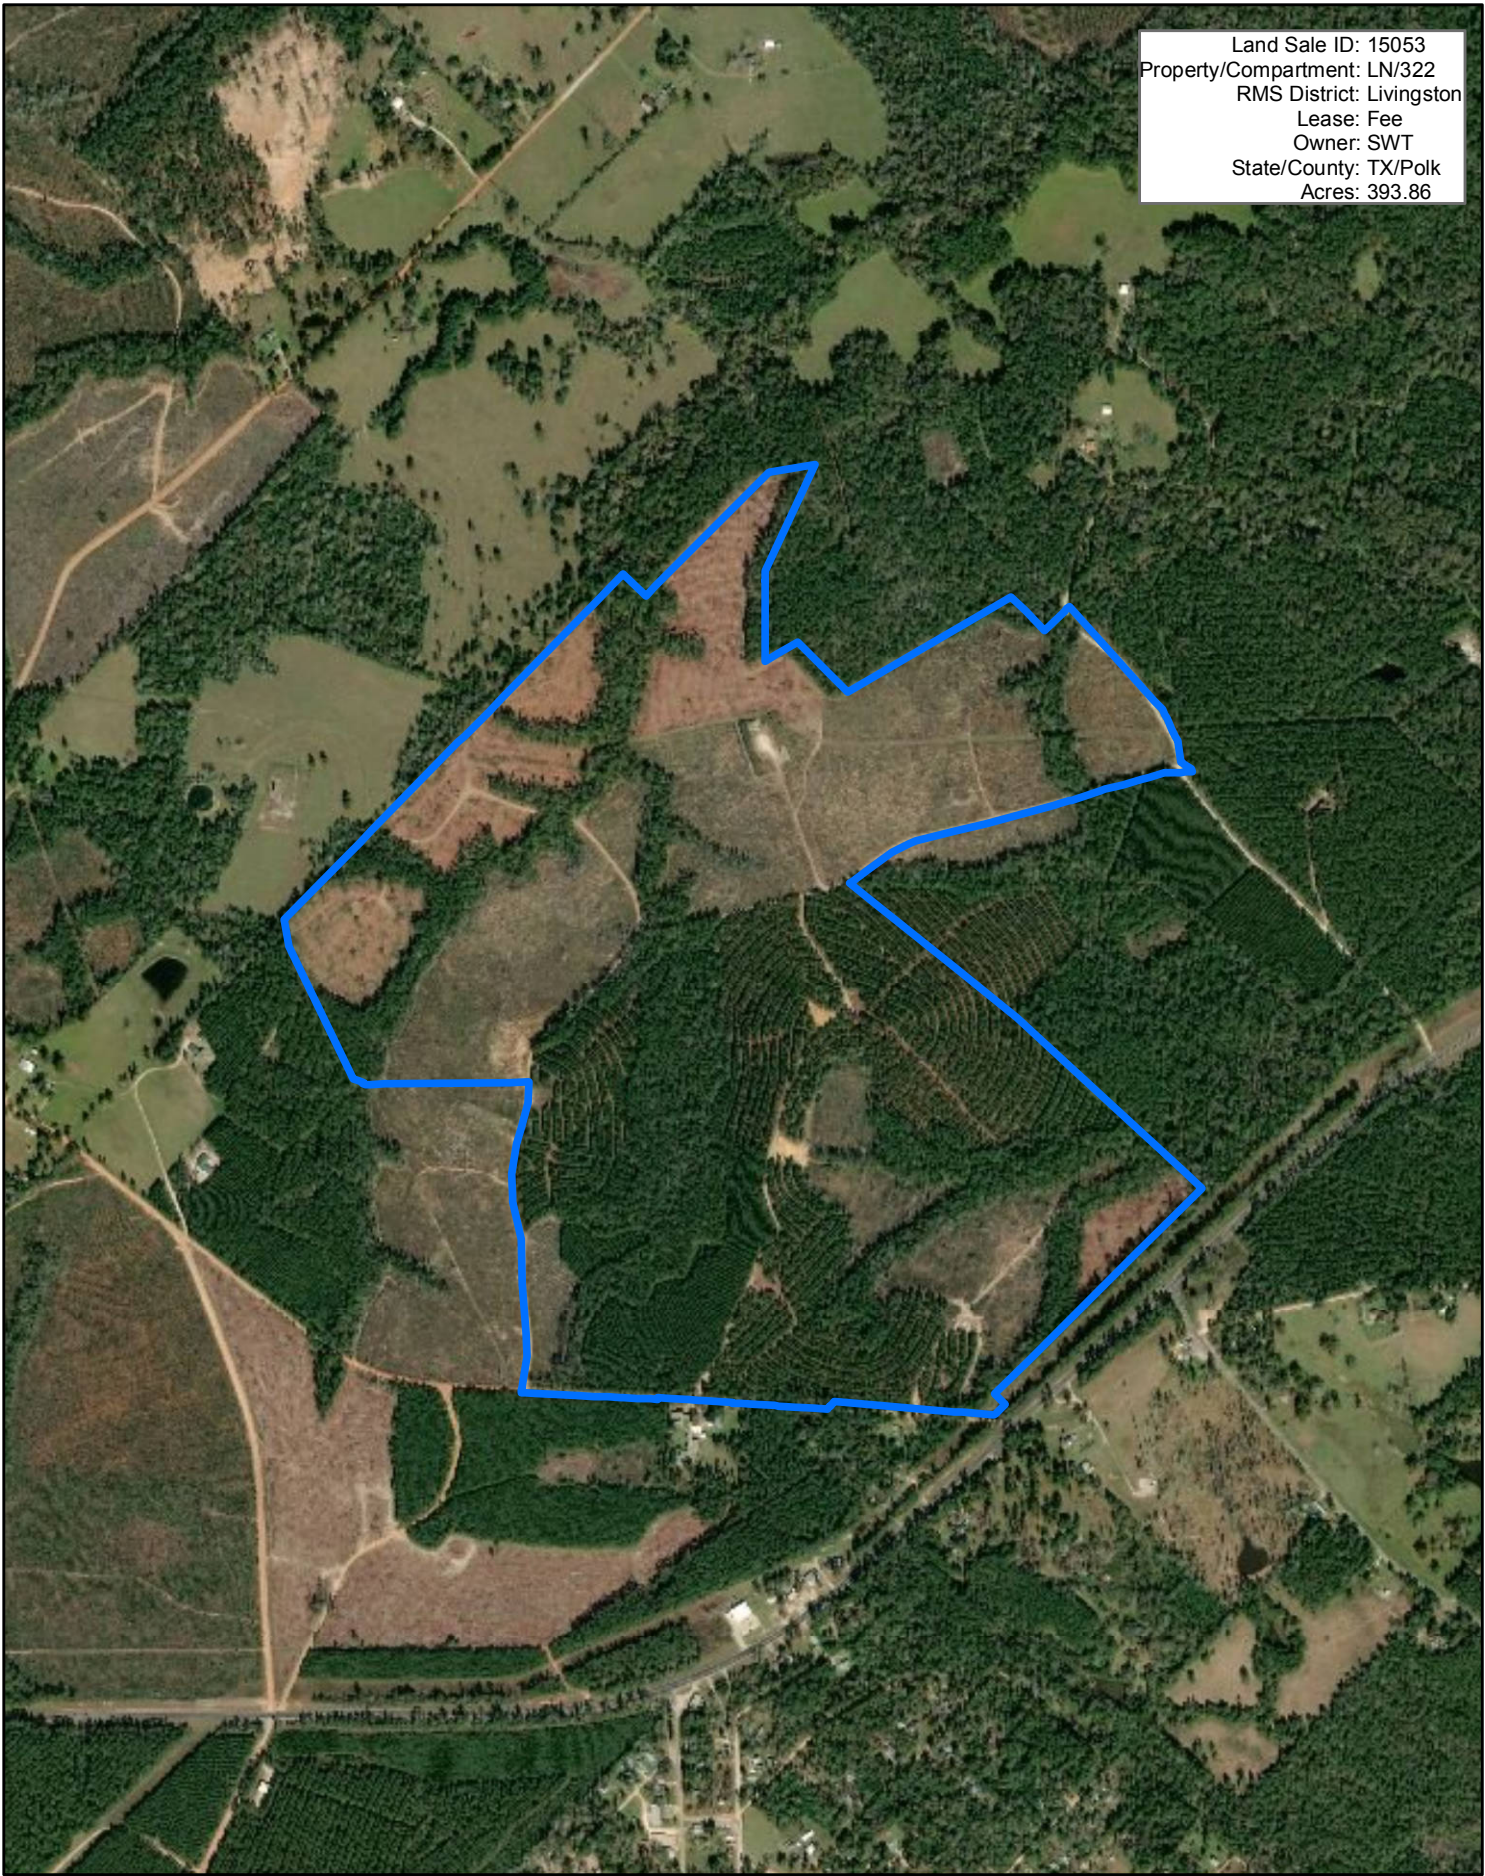

Land Sale ID: 15053
Property/Compartment: LN/322
RMS District: Livingston
Lease: Fee
Owner: SWT
State/County: TX/Polk
Acres: 393.86

1:15,840

1 inch equals 0.25 miles

*This map is not warranted for
completeness or accuracy*
Date Created: 2/4/2020