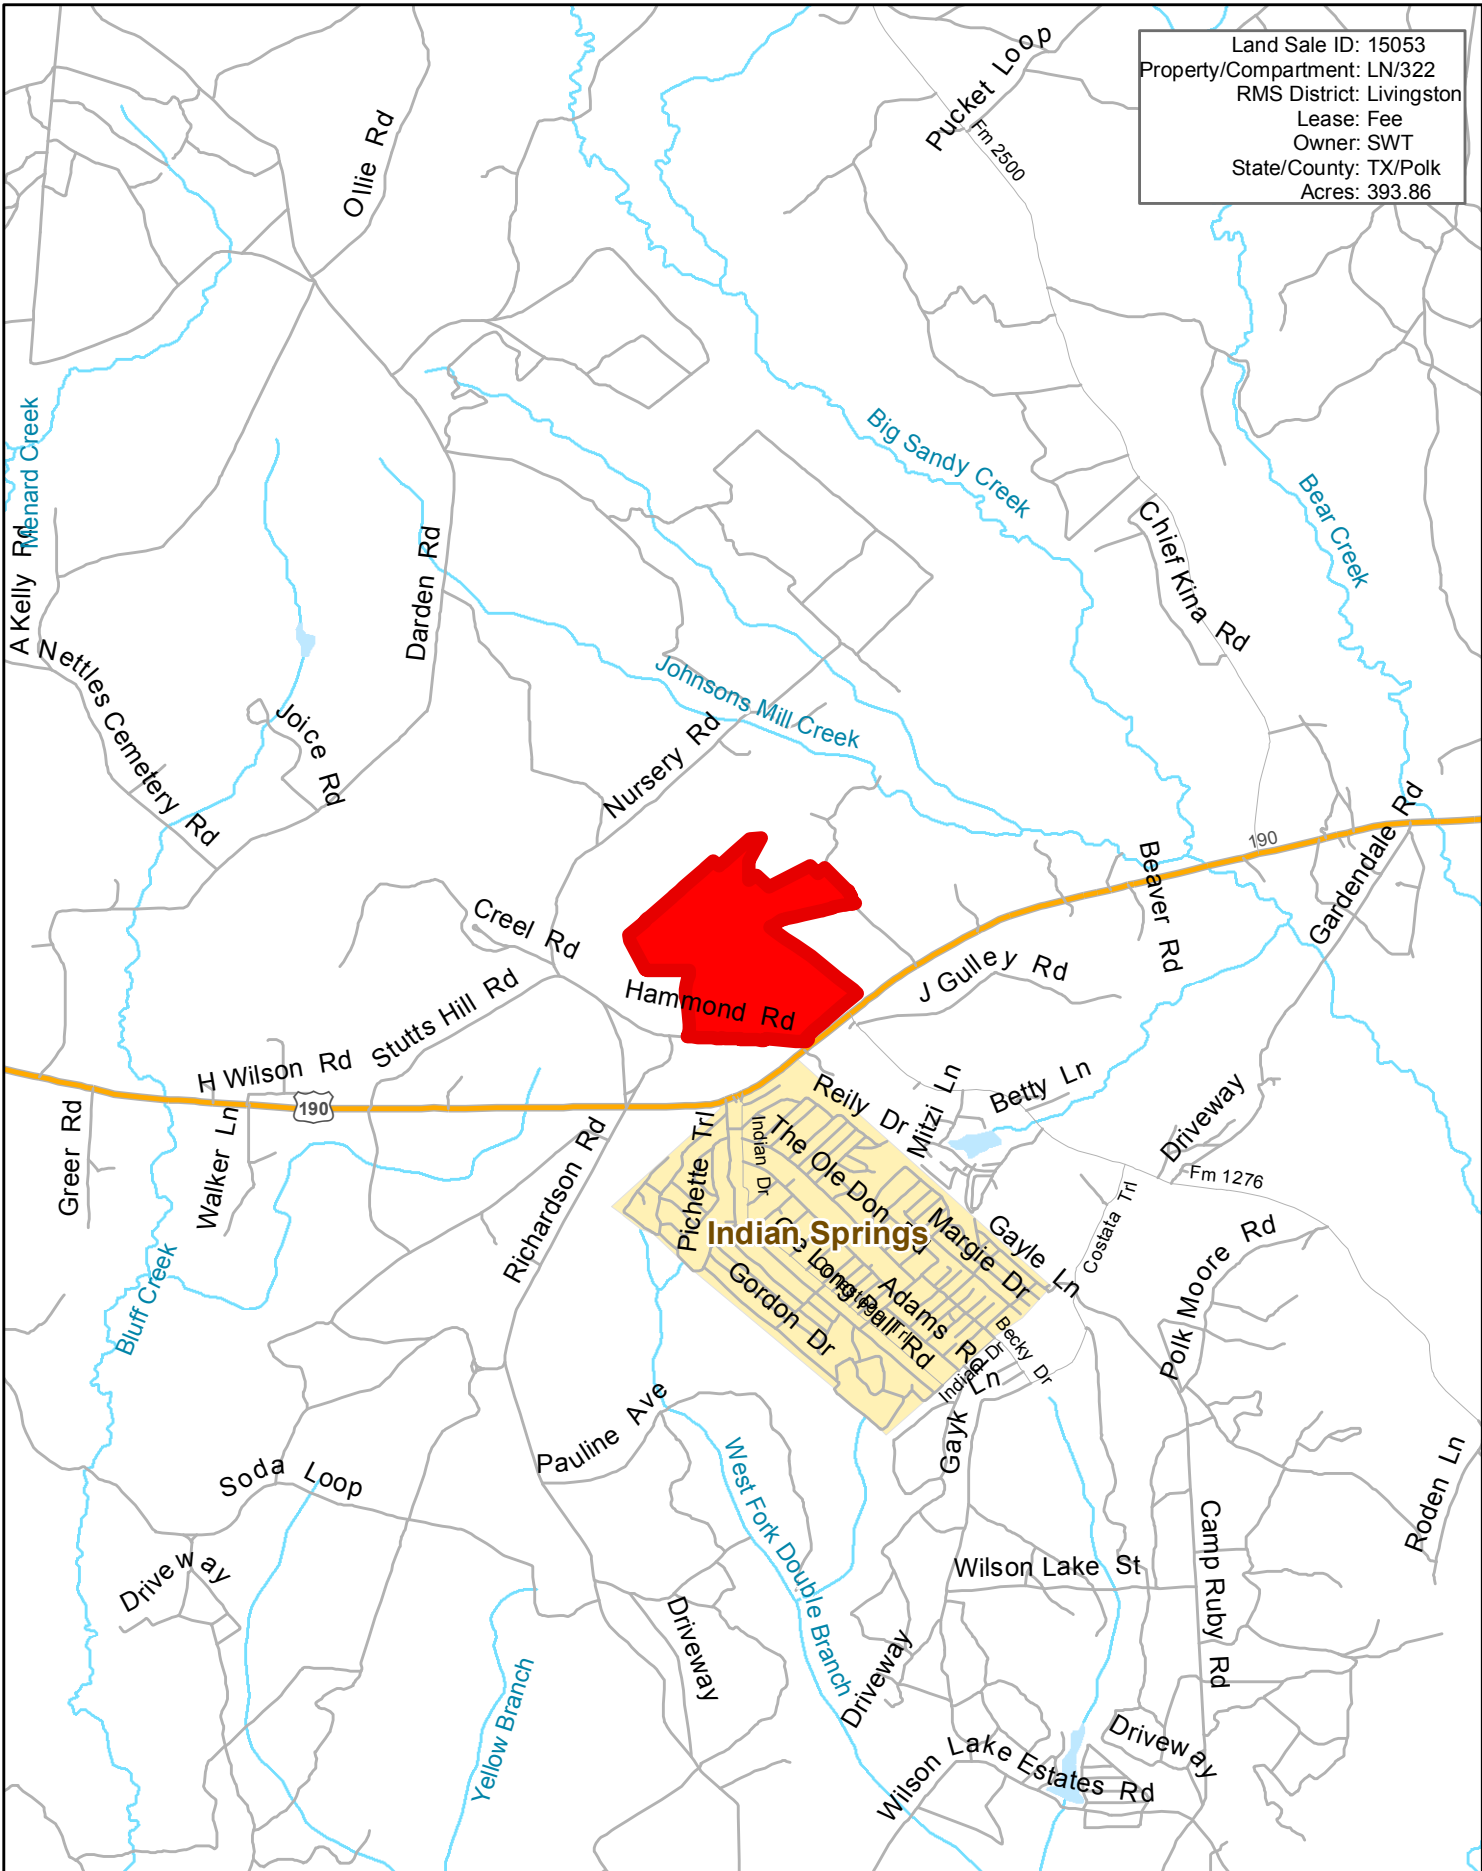

Land Sale ID: 15053
Property/Compartment: LN/322
RMS District: Livingston
Lease: Fee
Owner: SWT
State/County: TX/Polk
Acres: 393.86

1:63,360

1 inch equals 1 miles

This map is not warranted for completeness or accuracy