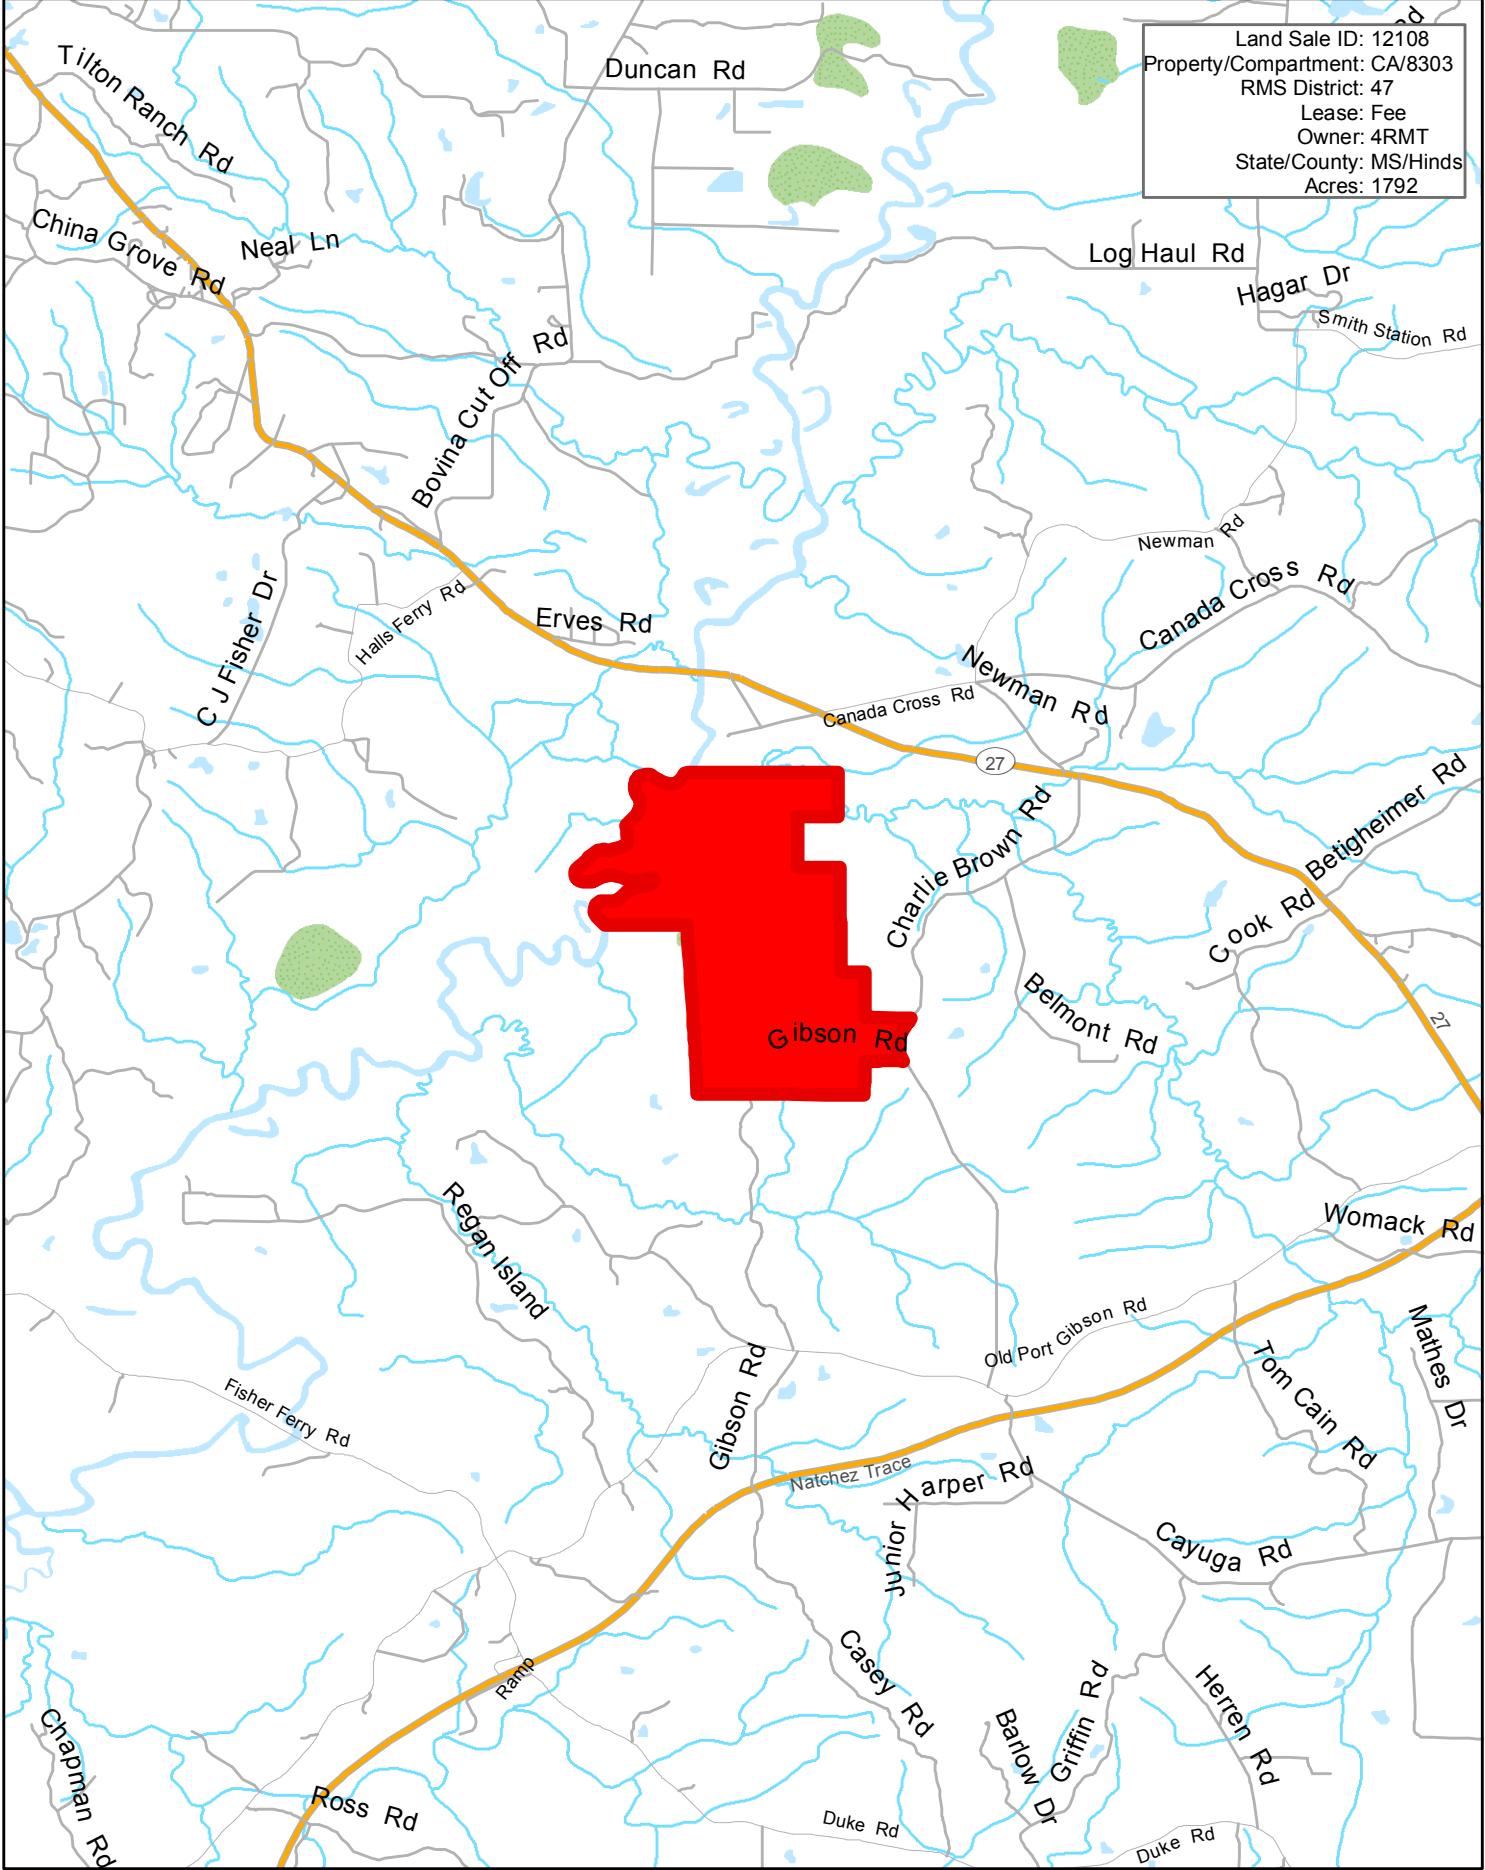

Land Sale ID: 12108  
Property/Compartment: CA/8303  
RMS District: 47  
Lease: Fee  
Owner: 4RMT  
State/County: MS/Hinds  
Acres: 1792

1:89,648

1 inch equals 1.41 miles

*This map is not warranted for completeness or accuracy*