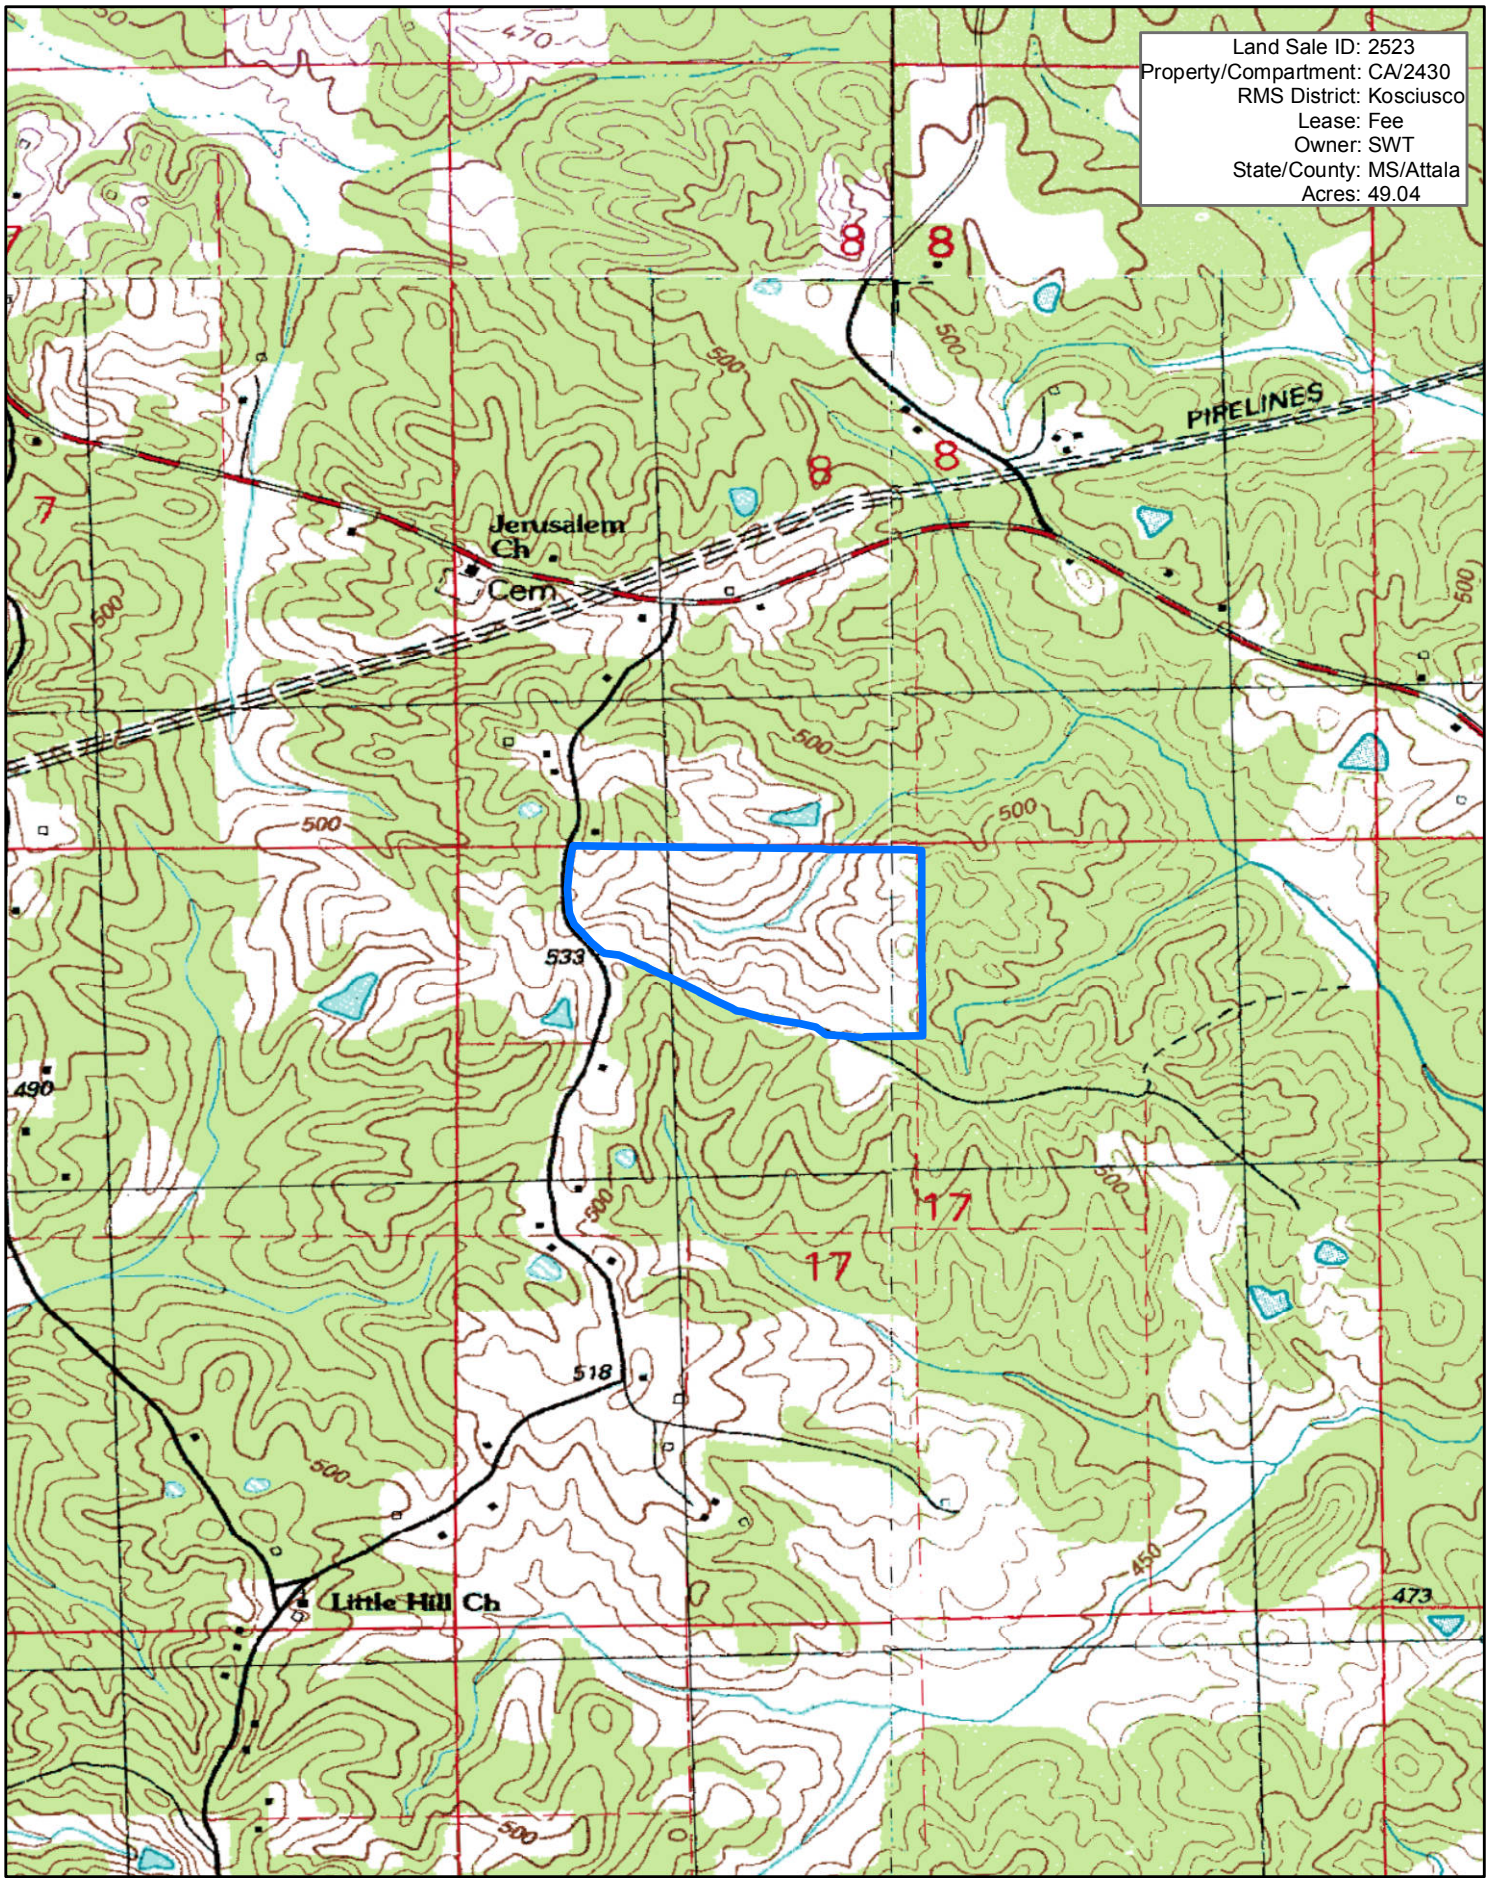

Land Sale ID: 2523
Property/Compartment: CA/2430
RMS District: Kosciusco
Lease: Fee
Owner: SWT
State/County: MS/Attala
Acres: 49.04

1:15,840

1 inch equals 0.25 miles

*This map is not warranted for
completeness or accuracy*