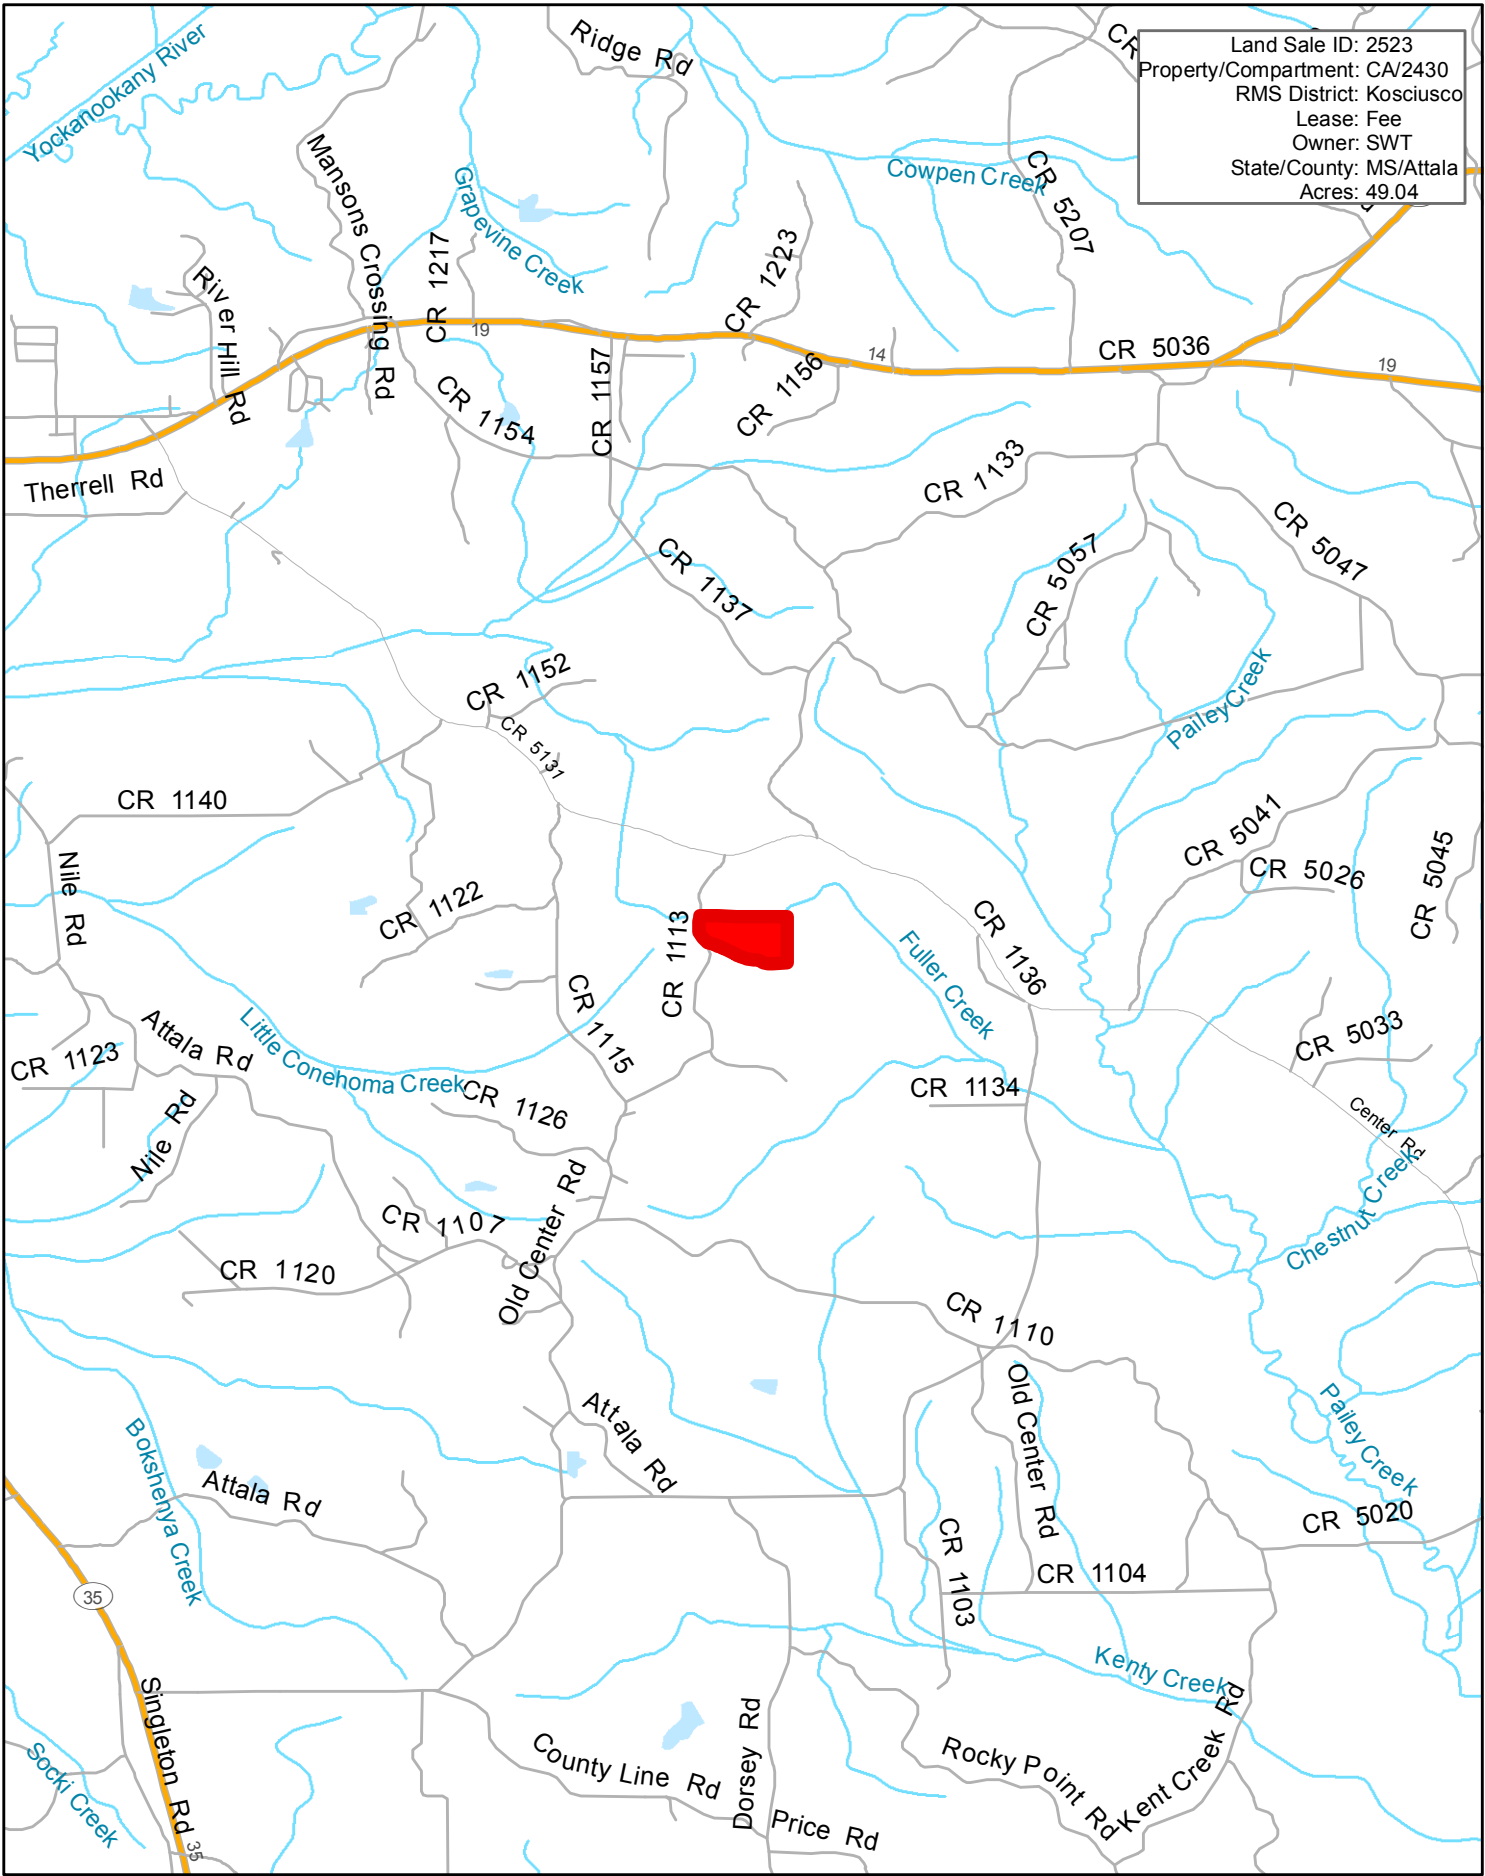

Land Sale ID: 2523
Property/Compartment: CA/2430
RMS District: Kosciusco
Lease: Fee
Owner: SWT
State/County: MS/Attala
Acres: 49.04

1:63,360

1 inch equals 1 miles

This map is not warranted for completeness or accuracy